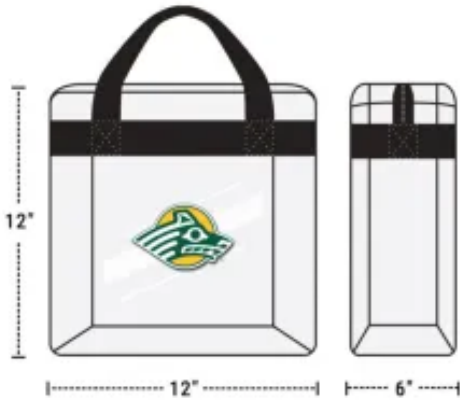

CLEAR BAG POLICY

PERMITTED BAGS

LIMIT ONE BAG PER PERSON.

CLEAR BAGS No larger than 12" x 6" x 12"

SMALL CLUTCH BAGS AND PURSES

No larger than 4.5" x 6.5"

PLASTIC STORAGE BAG

1 - Gallon Resealable, clear

SEAT CUSHION

No pockets or zippers
17.5" or less in width

ALLOWED: ONE CLEAR BAG or ONE CLUTCH, PLASTIC STORAGE BAG, BABY BOTTLES, EMPTY PLASTIC WATER BOTTLE, FLAT SEAT CUSHION, MEDICALLY REQUIRED ITEMS