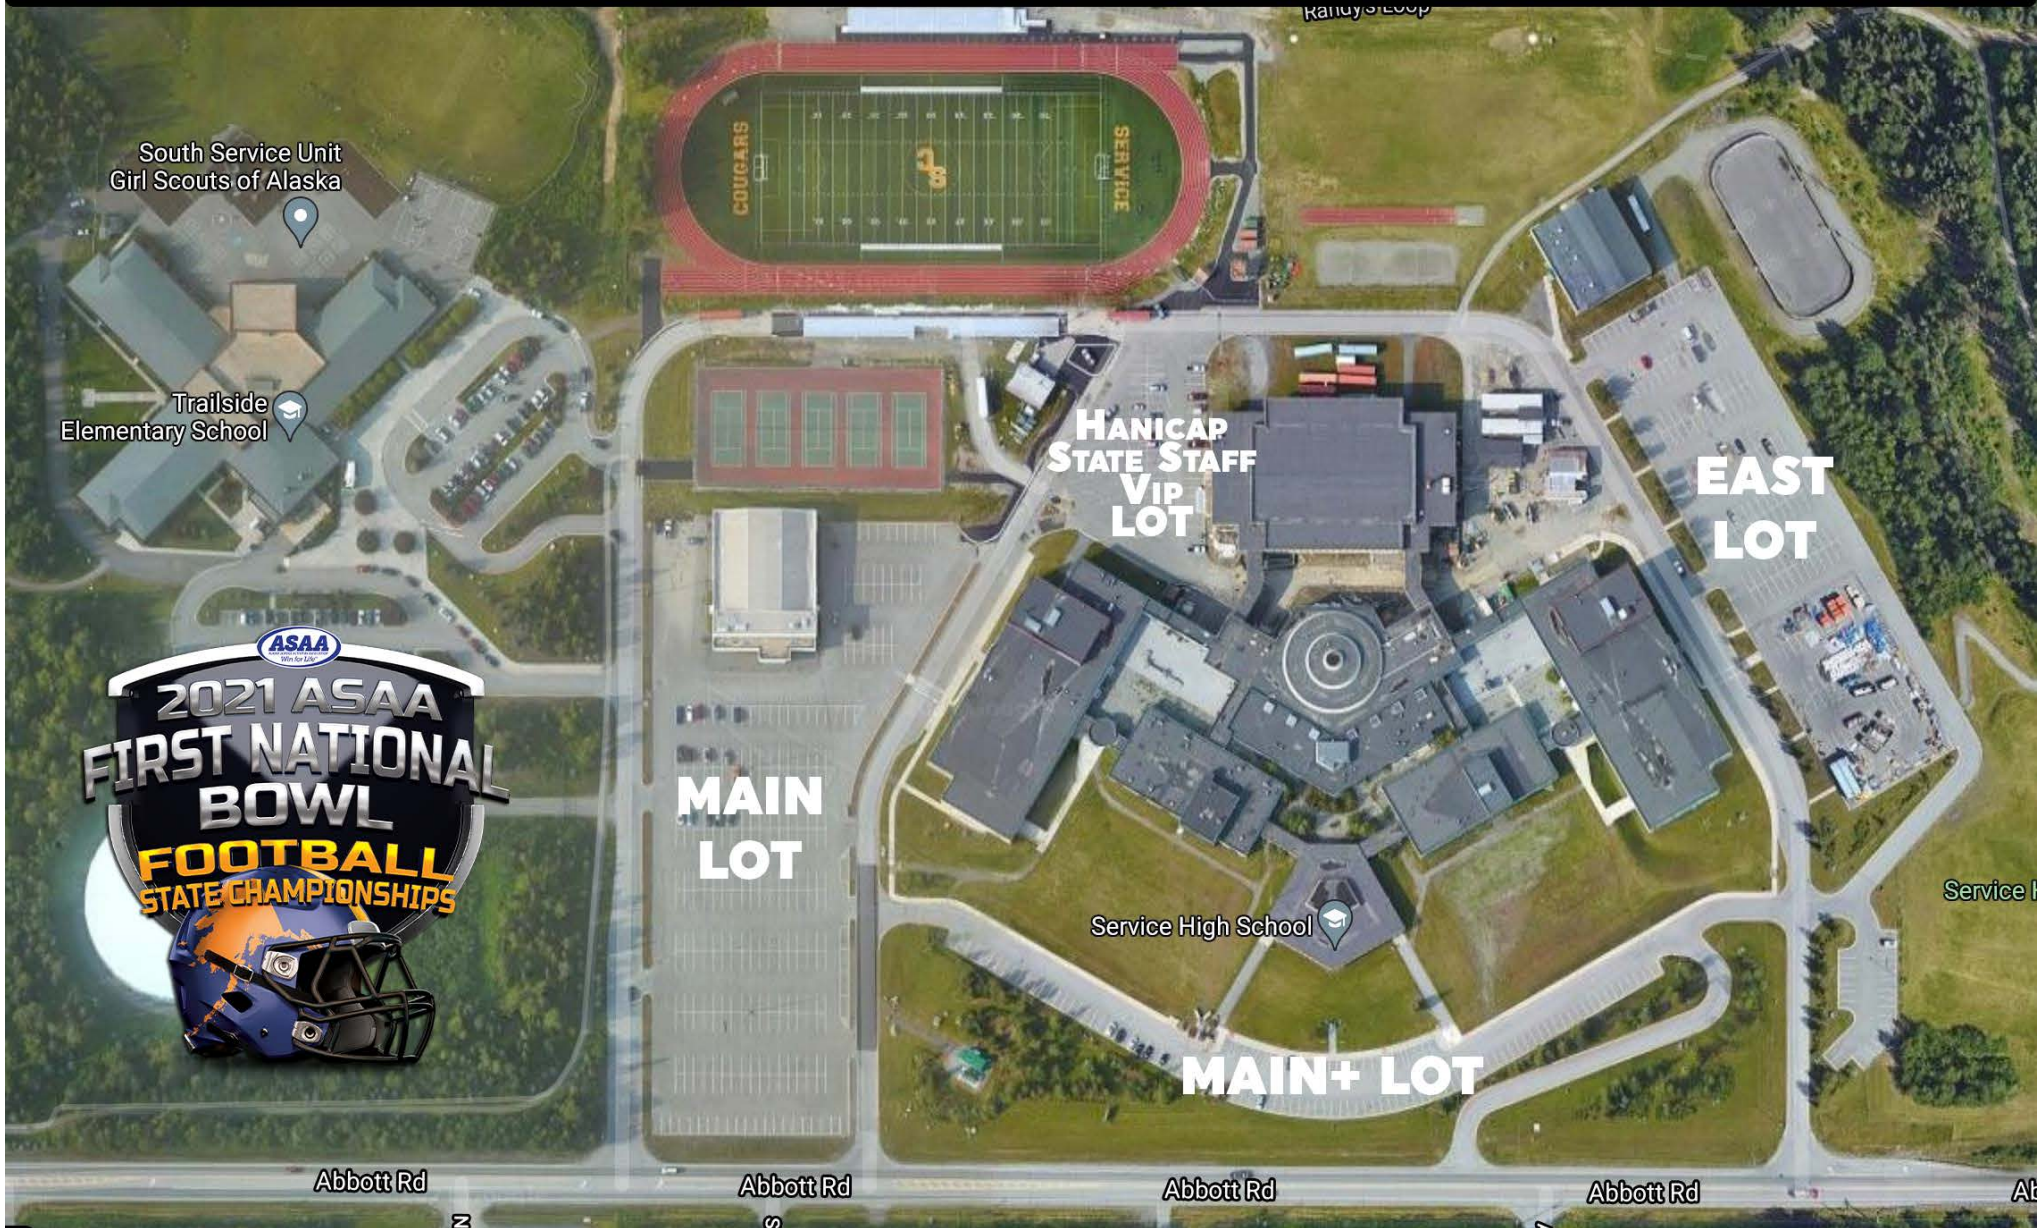

ASAA FIRST NATIONAL BOWL PARKING LOT MAP

South Service Unit
Girl Scouts of Alaska

Trailside
Elementary School

HANICAP
STATE STAFF
VIP
LOT

EAST
LOT

MAIN
LOT

Service High School

MAIN+ LOT

Abbott Rd

Abbott Rd

Abbott Rd

Abbott Rd

At