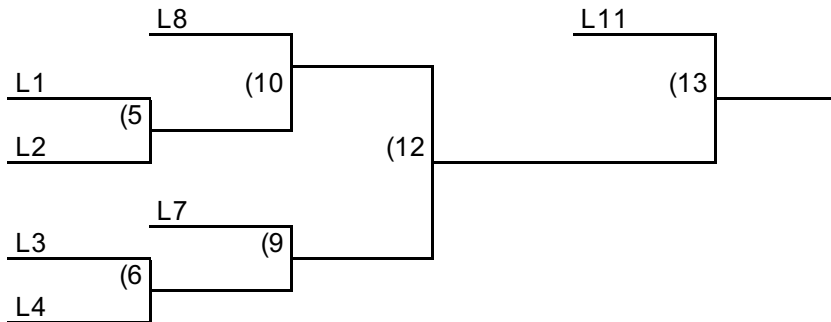

BERING SEA CLASSIC - BOYS BRACKET
8 Team Double Elimination Bracket
Winner Takes All

Winner's Bracket

Loser's Bracket

Wed

- 1) 12:00pm
- 2) 4:30pm
- 3) 7:30 pm
- 4) 9:00pm

Thursday

- 5) 12:00pm
- 6) 3:00pm
- 7) 6:00pm
- 8) 9:00pm

Friday

- 9) 11:30am
- 10) 2:30pm
- 11) 8:30pm
- 12) 5:30pm

Saturday

- 13) 1:30pm
- 14) 8:30pm

Winner's Bracket

Loser's Bracket

BERING SEA CLASSIC - GIRLS BRACKET			
8 Team Double Elimination Bracket			
Winner Takes All			