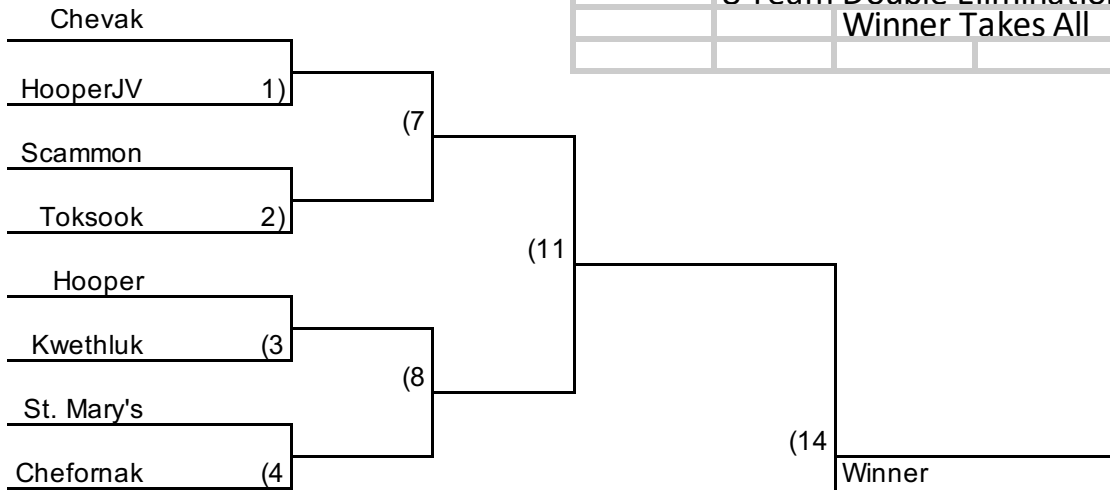

BERING SEA CLASSIC - BOYS BRACKET
8 Team Double Elimination Bracket
Winner Takes All

Winner's Bracket

Loser's Bracket

Wed

- 1) 12:00pm
- 2) 4:30pm
- 3) 7:30 pm
- 4) 9:00pm

Thursday

- 5) 12:00pm
- 6) 3:00pm
- 7) 6:00pm
- 8) 9:00pm

Friday

- 9) 11:30am
- 10) 2:30pm
- 11) 8:30pm
- 12) 5:30pm

Saturday

- 13) 1:30pm
- 14) 8:30pm

Winner's Bracket

Loser's Bracket

BERING SEA CLASSIC - GIRLS BRACKET			
8 Team Double Elimination Bracket			
Winner Takes All			