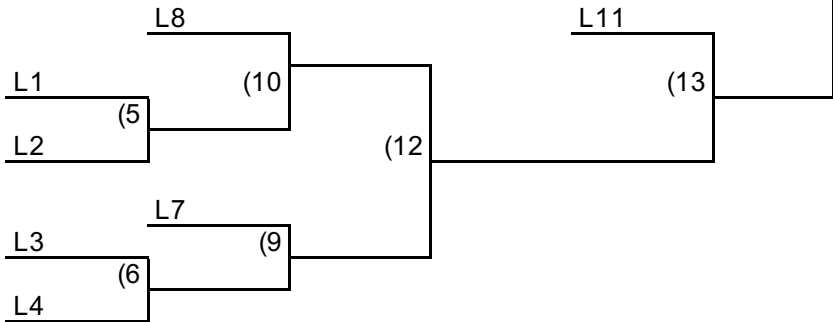

BERING SEA CLASSIC - BOYS BRACKET
8 Team Double Elimination Bracket
Winner Takes All

Winner's Bracket

Loser's Bracket

Wed

- 1) 12:00pm
- 2) 4:30pm
- 3) 7:30 pm
- 4) 9:00pm

Thursday

- 5) 12:00pm
- 6) 3:00pm
- 7) 6:00pm
- 8) 9:00pm

Friday

- 9) 11:30am
- 10) 2:30pm
- 11) 8:30pm
- 12) 5:30pm

Saturday

- 13) 1:30pm
- 14) 8:30pm

Winner's Bracket

Loser's Bracket

BERING SEA CLASSIC - GIRLS BRACKET			
8 Team Double Elimination Bracket			
Winner Takes All			