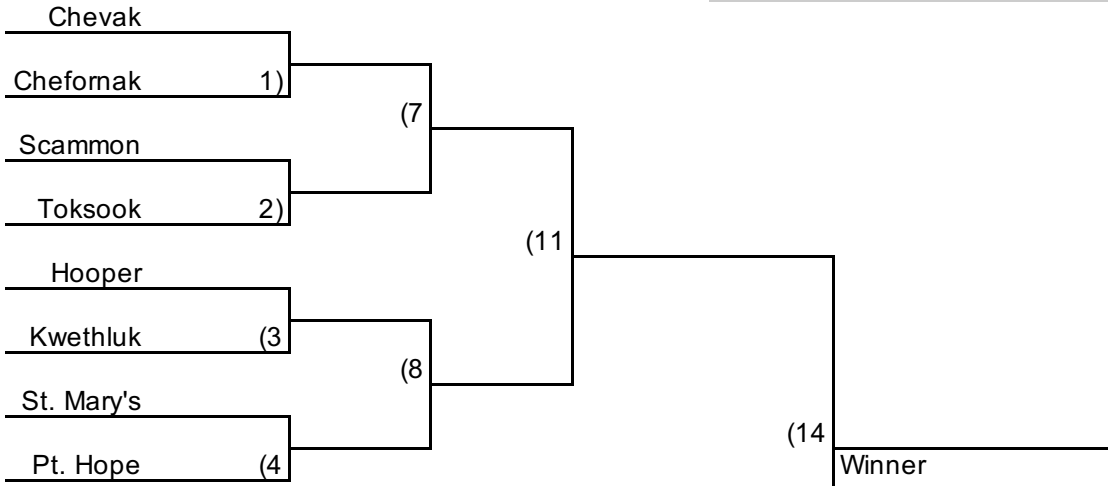

BERING SEA CLASSIC - BOYS BRACKET
8 Team Double Elimination Bracket
Winner Takes All

Winner's Bracket

Loser's Bracket

Wed

- 1) 12:00pm
- 2) 4:30pm
- 3) 7:30 pm
- 4) 9:00pm

Thursday

- 5) 12:00pm
- 6) 3:00pm
- 7) 6:00pm
- 8) 9:00pm

Friday

- 9) 11:30am
- 10) 2:30pm
- 11) 8:30pm
- 12) 5:30pm

Saturday

- 13) 1:30pm
- 14) 8:30pm

Winner's Bracket

Loser's Bracket

BERING SEA CLASSIC - GIRLS BRACKET			
8 Team Double Elimination Bracket			
Winner Takes All			