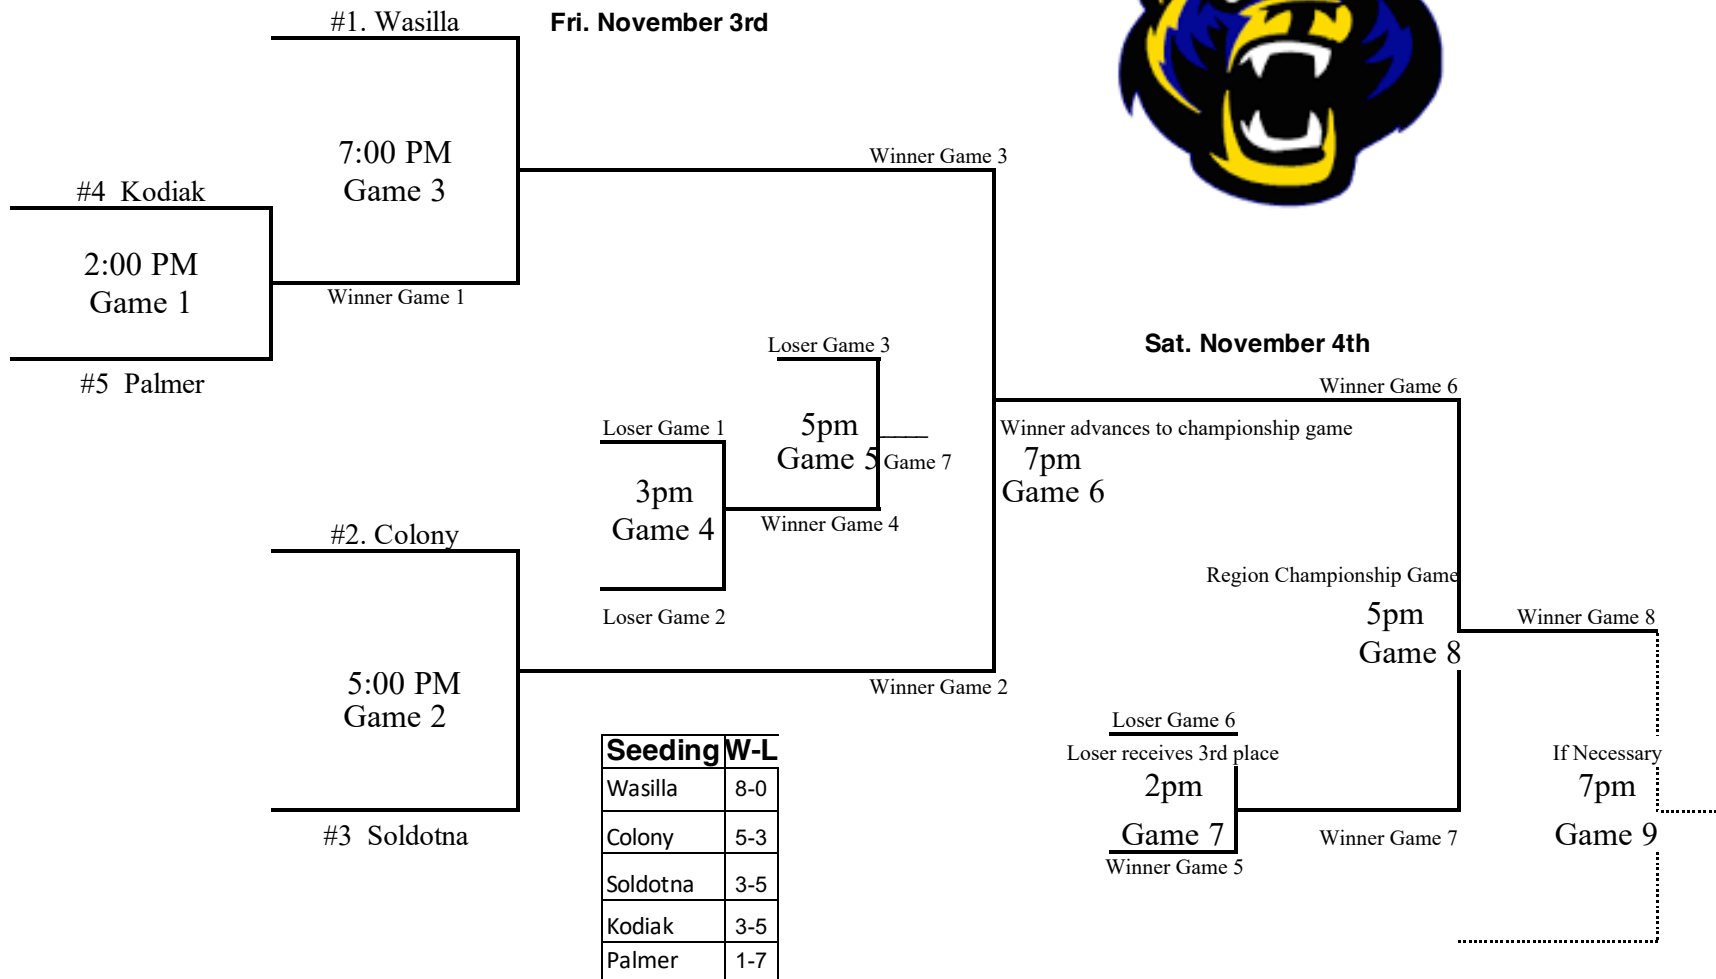

Thur. November 2nd

All conference awards will take place after the final game on Saturday (either Game 8 or 9).

Loser Game 8 (if first loss)

Home team is the higher seeded team in each contest. Wasilla will be the home team in all of their respective games. Game times on day 1 may be adjusted for the home team.