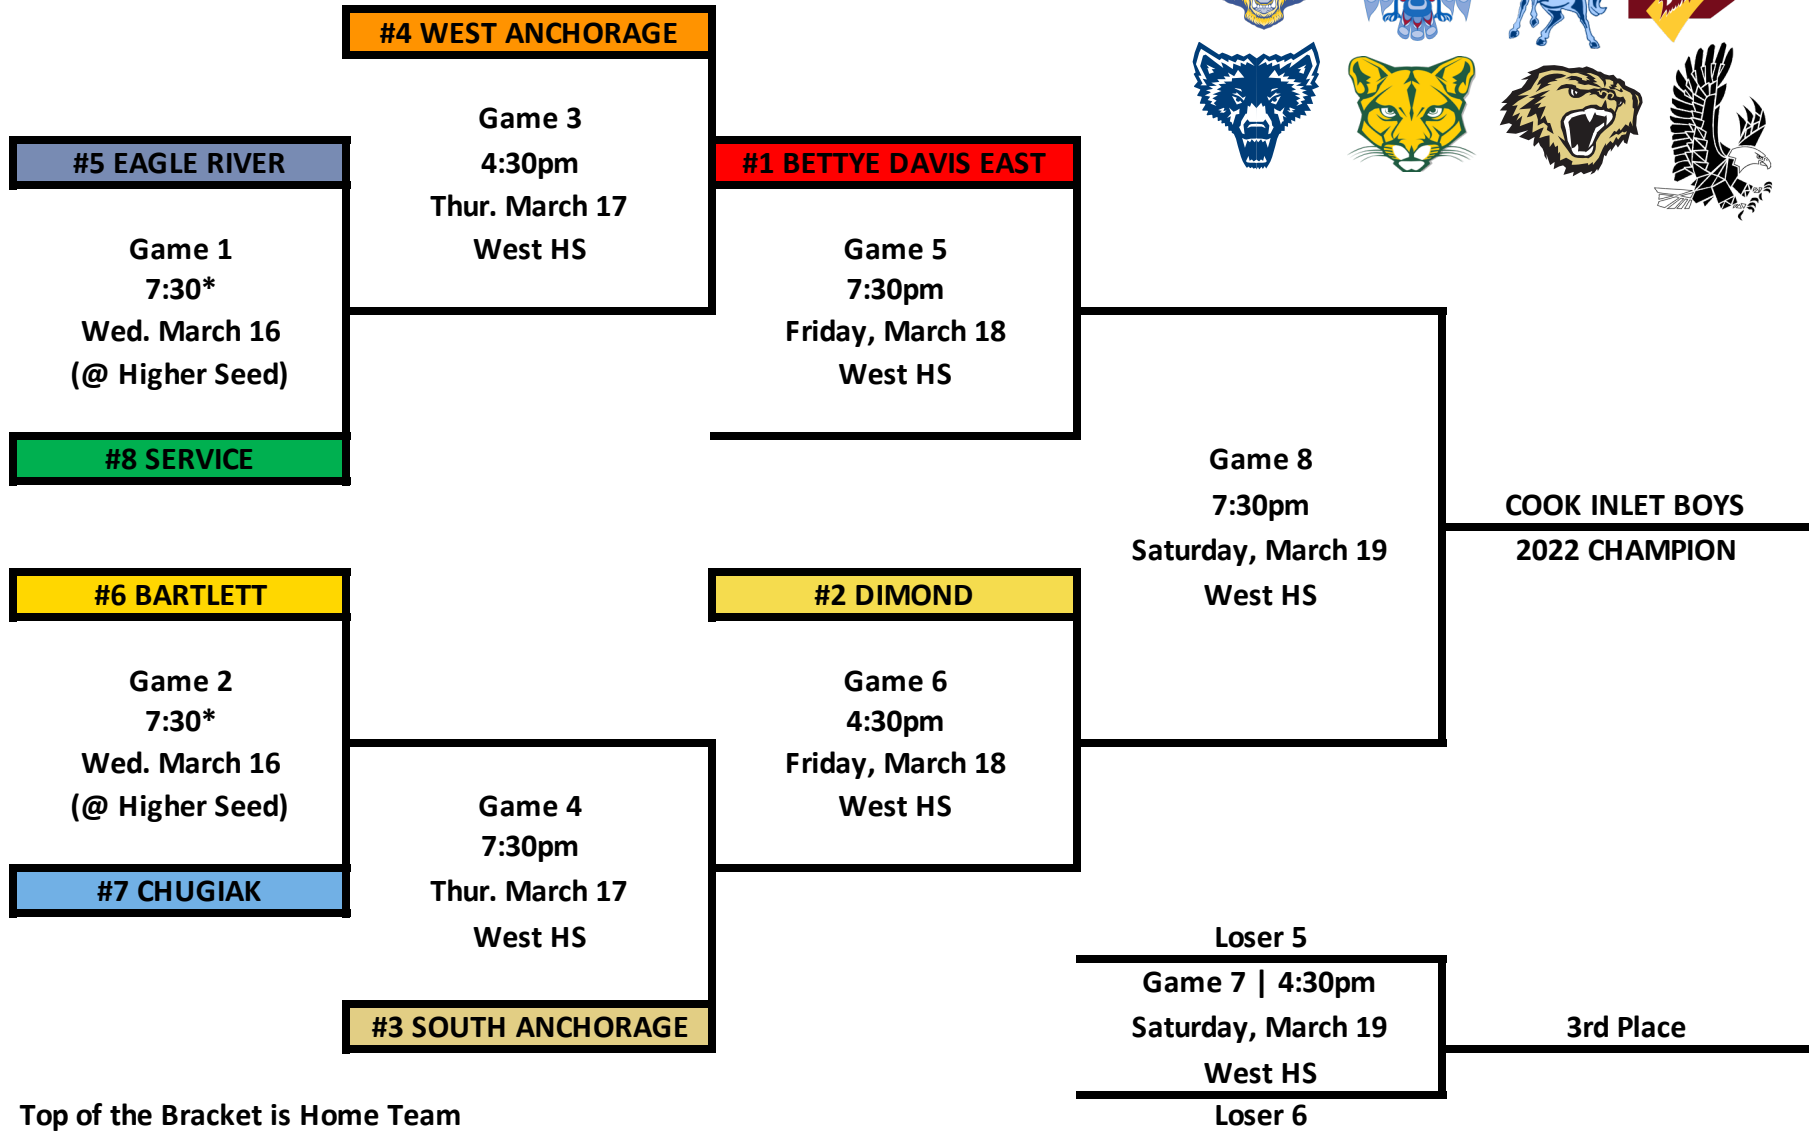

# 4A COOK INLET CONFERENCE CHAMPIONSHIPS - Boys Bracket

Top of the Bracket is Home Team

# 4A COOK INLET CONFERENCE CHAMPIONSHIPS - Girls Bracket

Top of the Bracket is Home Team