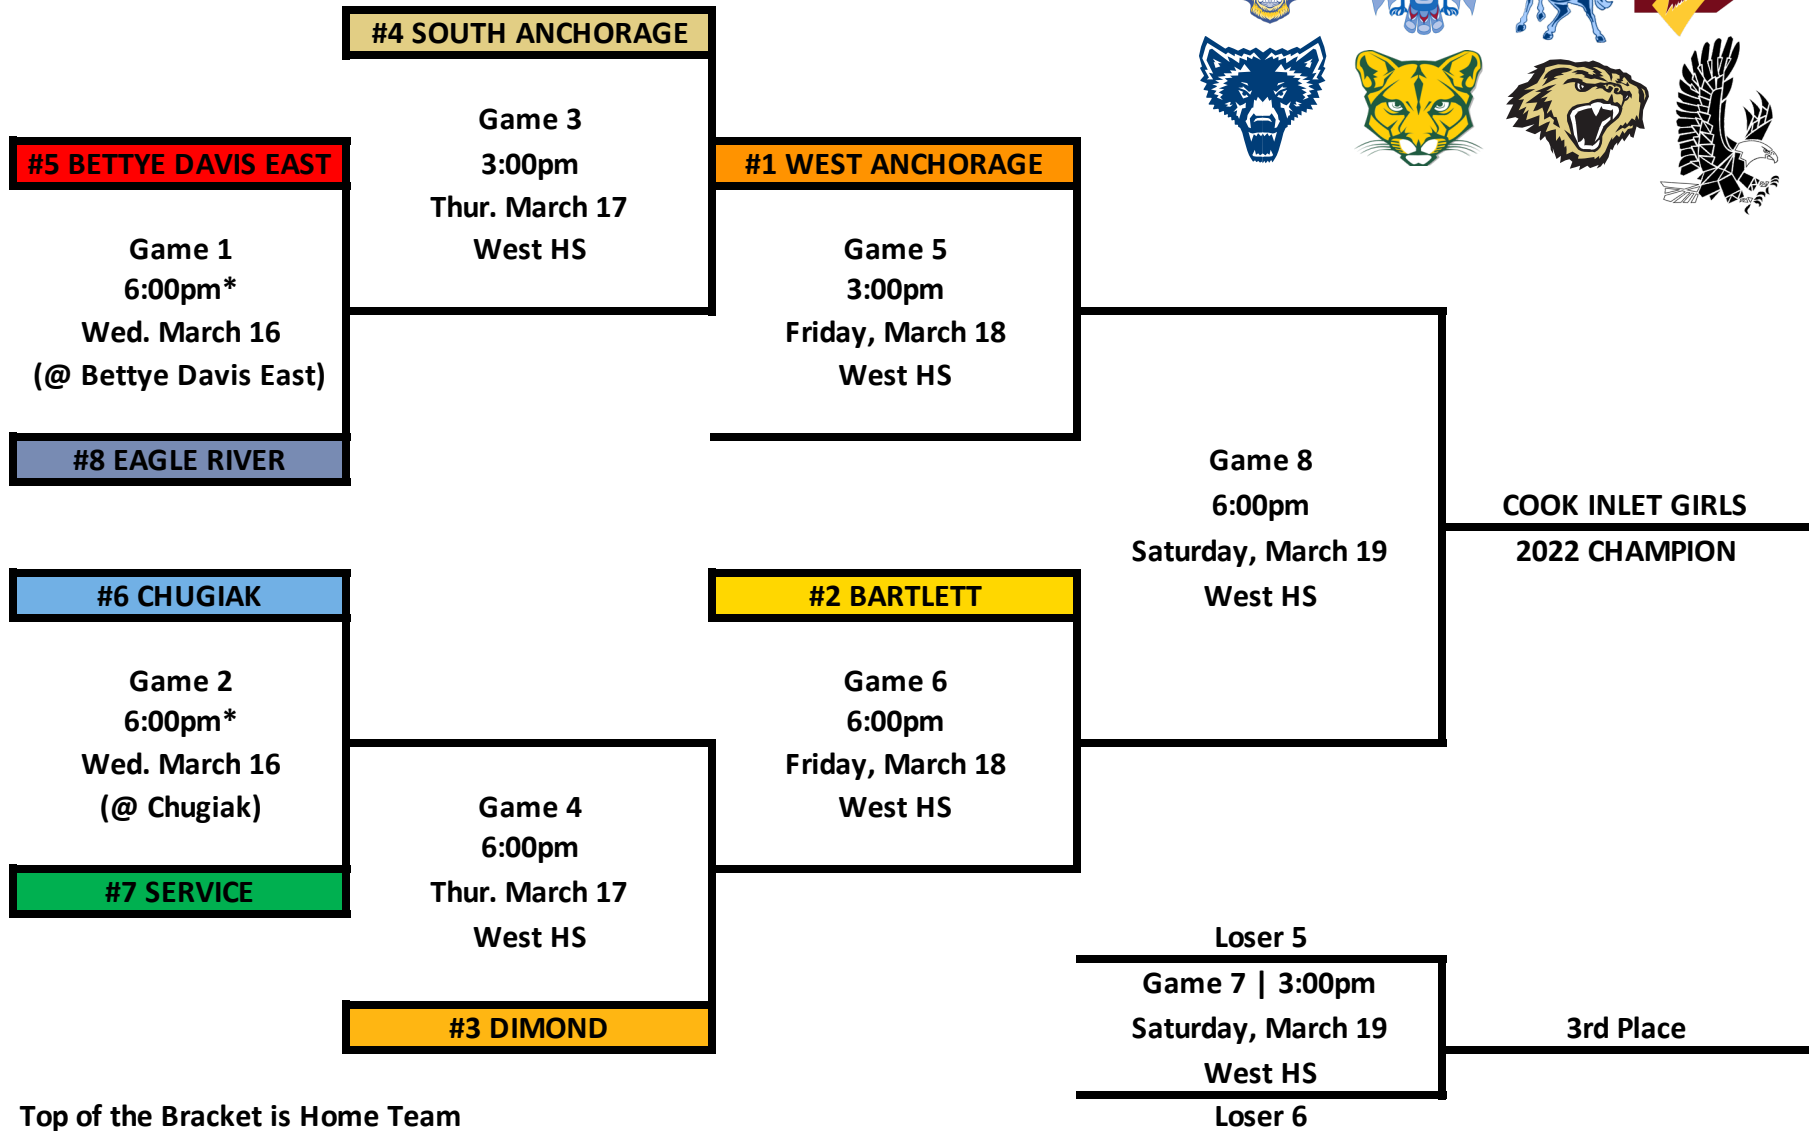

# 4A COOK INLET CONFERENCE CHAMPIONSHIPS - Boys Bracket

Top of the Bracket is Home Team

# 4A COOK INLET CONFERENCE CHAMPIONSHIPS - Girls Bracket

Top of the Bracket is Home Team