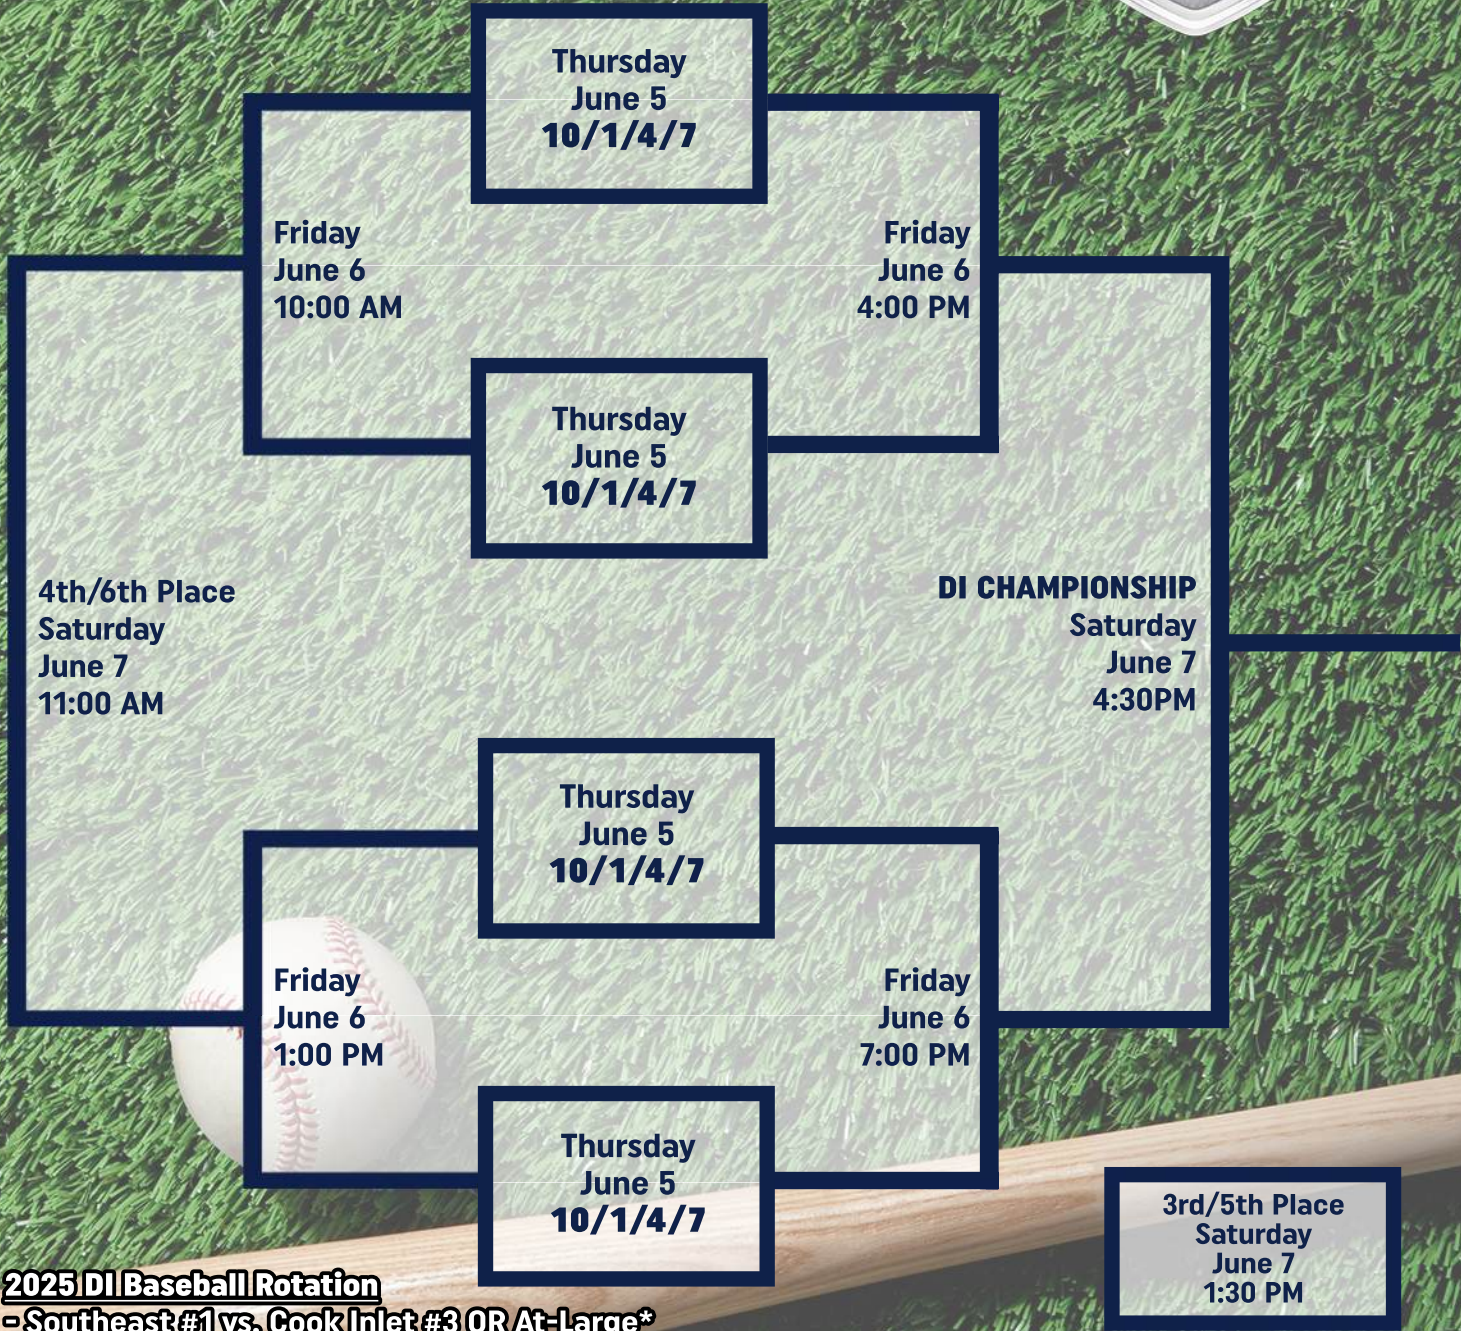

DI BASEBALL

All Games at Mulcahy Stadium

2025 DI Baseball Rotation

- Southeast #1 vs. Cook Inlet #3 OR At-Large*
- Railbelt #1 vs. At-Large OR Cook Inlet #3*
- Cook Inlet #1 vs. Railbelt #2
- Cook Inlet #2 vs. Southeast #2

*placement of at-large will be made to avoid playing a conference opponent in first round

NOTE: Final game times will be assigned and posted on June 1st.