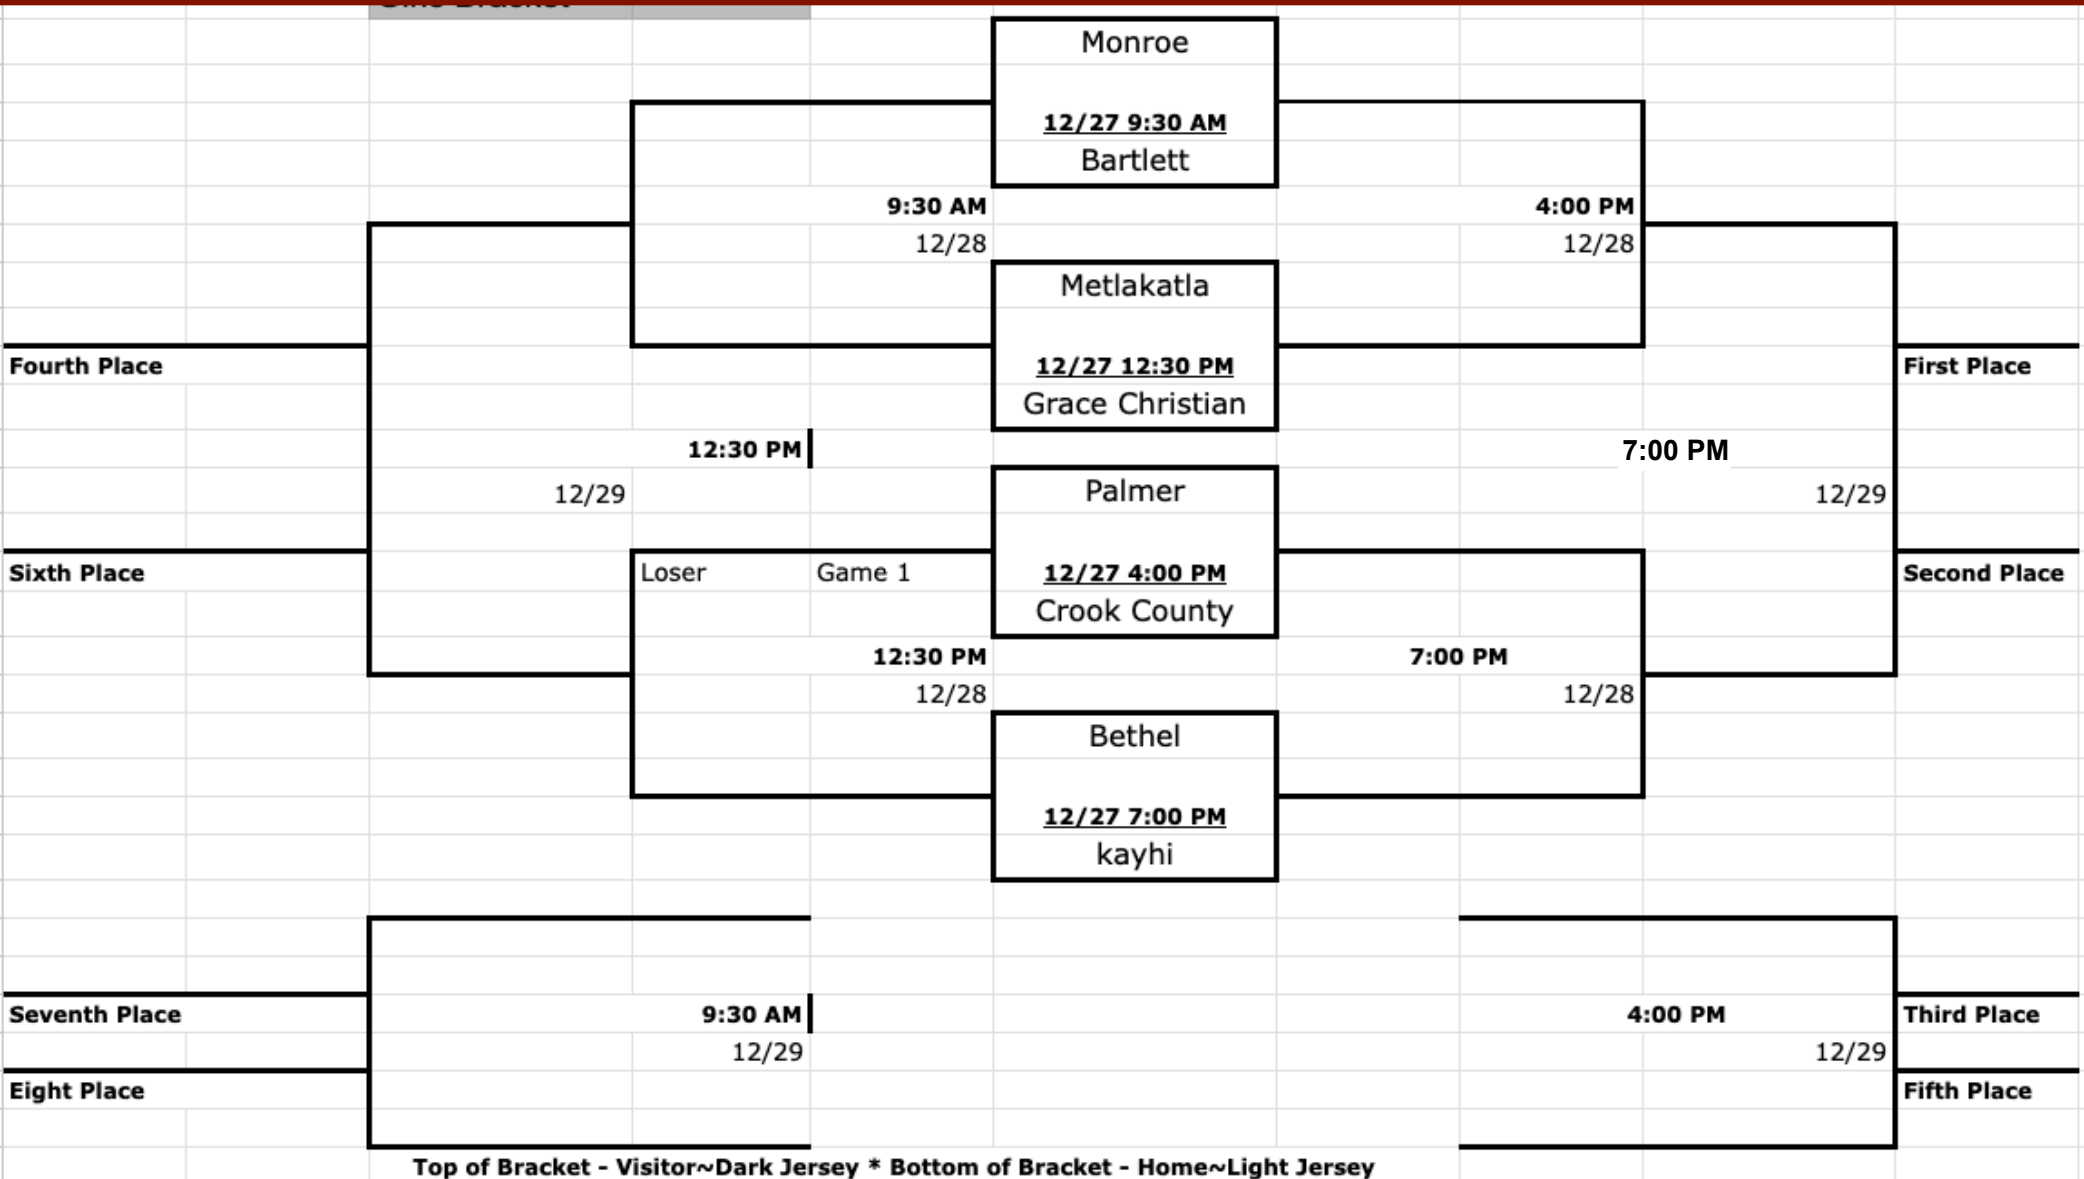

2023 CLARKE COCHRANE CHRISTMAS CLASSIC

Ketchikan HS | BOYS BRACKET

2023 CLARKE COCHRANE CHRISTMAS CLASSIC

Ketchikan HS | GIRLS BRACKET

Top of Bracket - Visitor~Dark Jersey * Bottom of Bracket - Home~Light Jersey