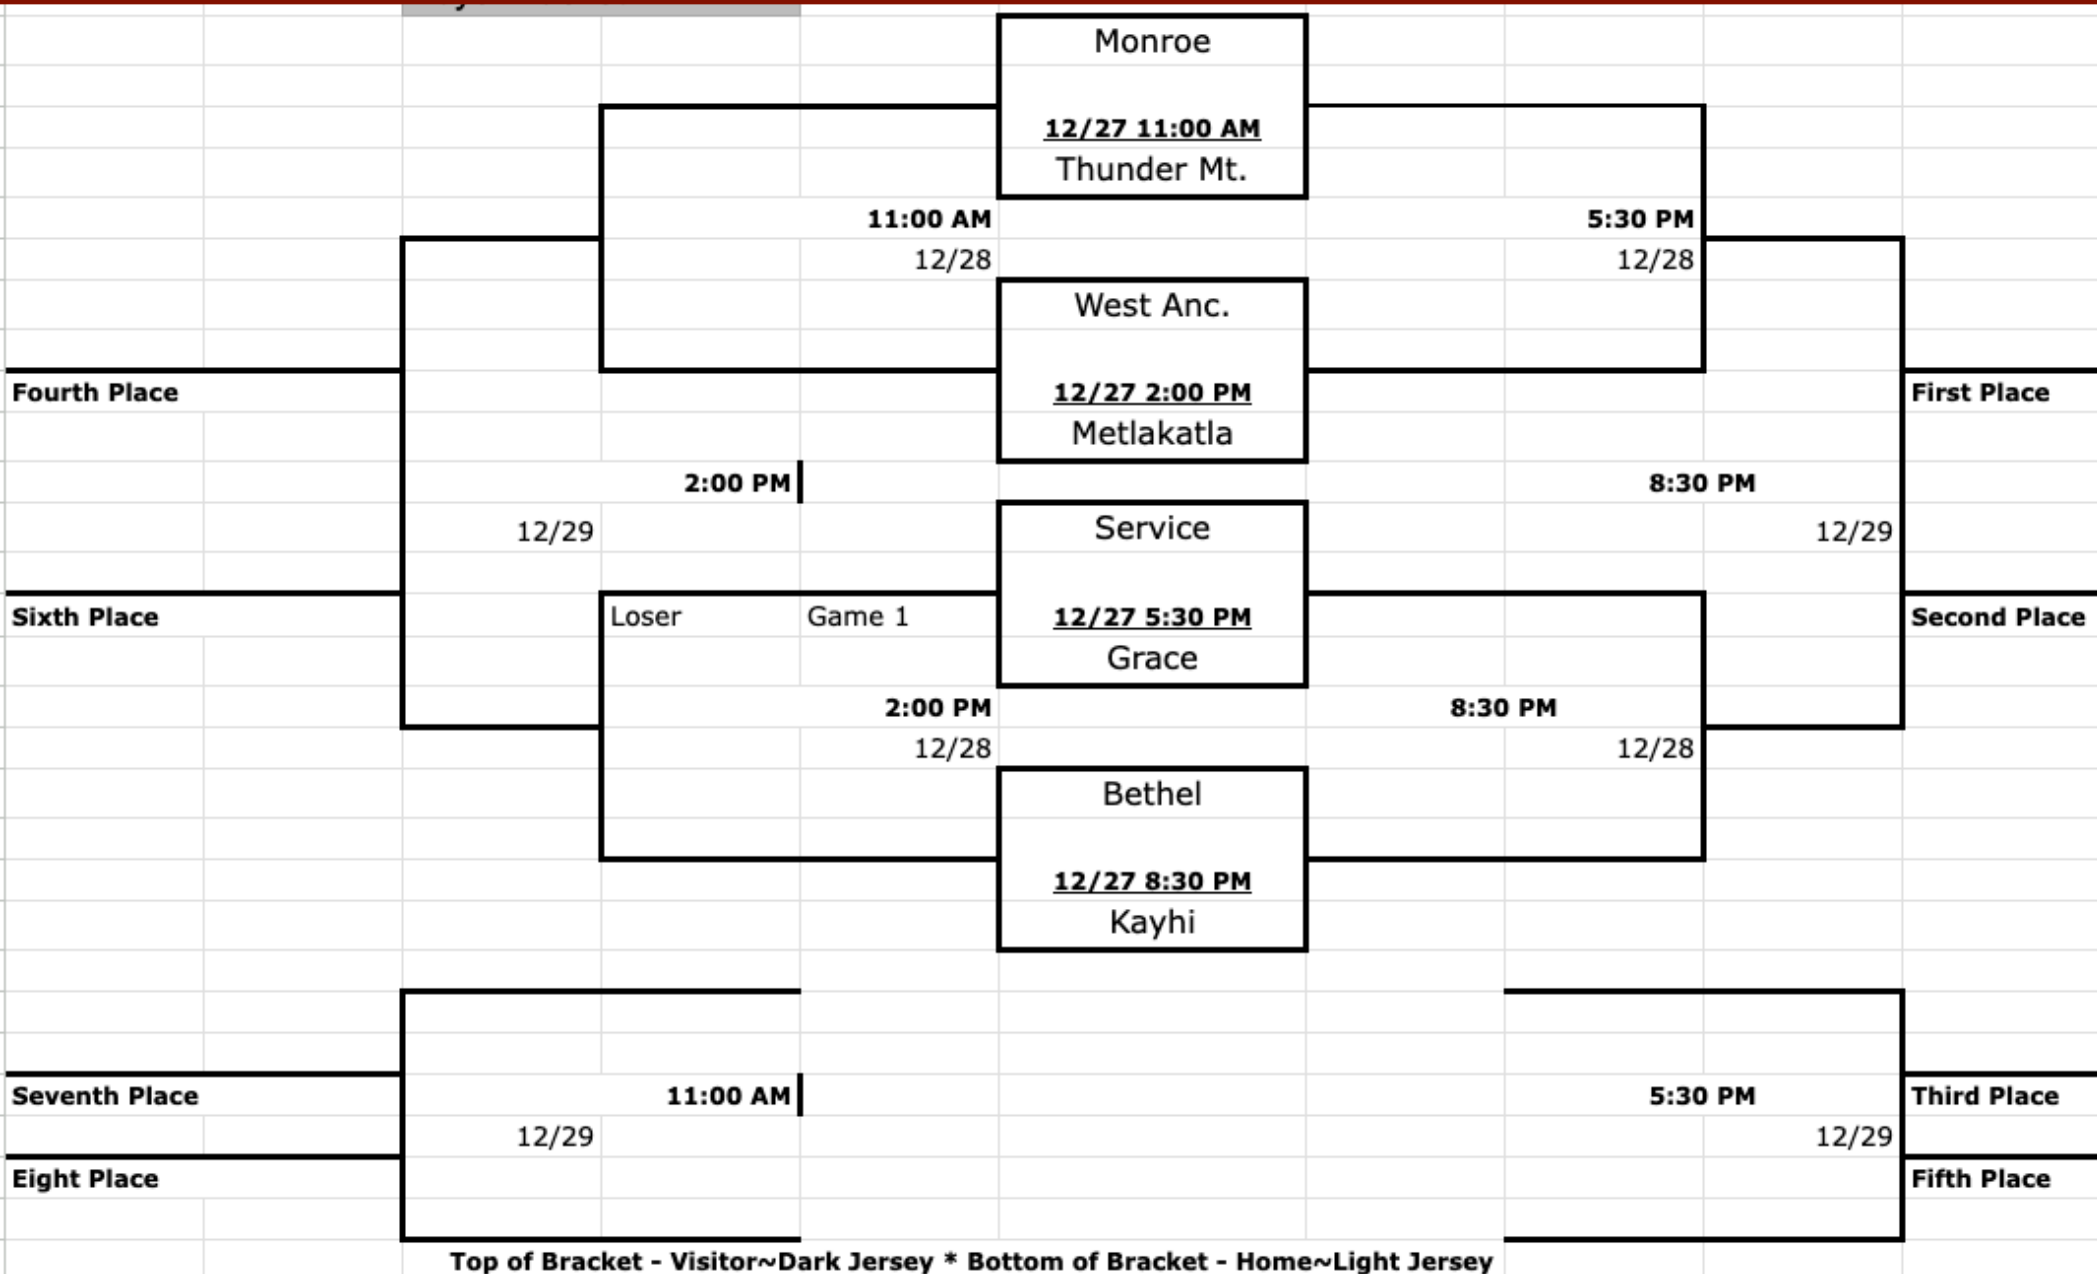

2023 CLARKE COCHRANE CHRISTMAS CLASSIC

Ketchikan HS | BOYS BRACKET

2023 CLARKE COCHRANE CHRISTMAS CLASSIC

Ketchikan HS | GIRLS BRACKET

Top of Bracket - Visitor~Dark Jersey * Bottom of Bracket - Home~Light Jersey