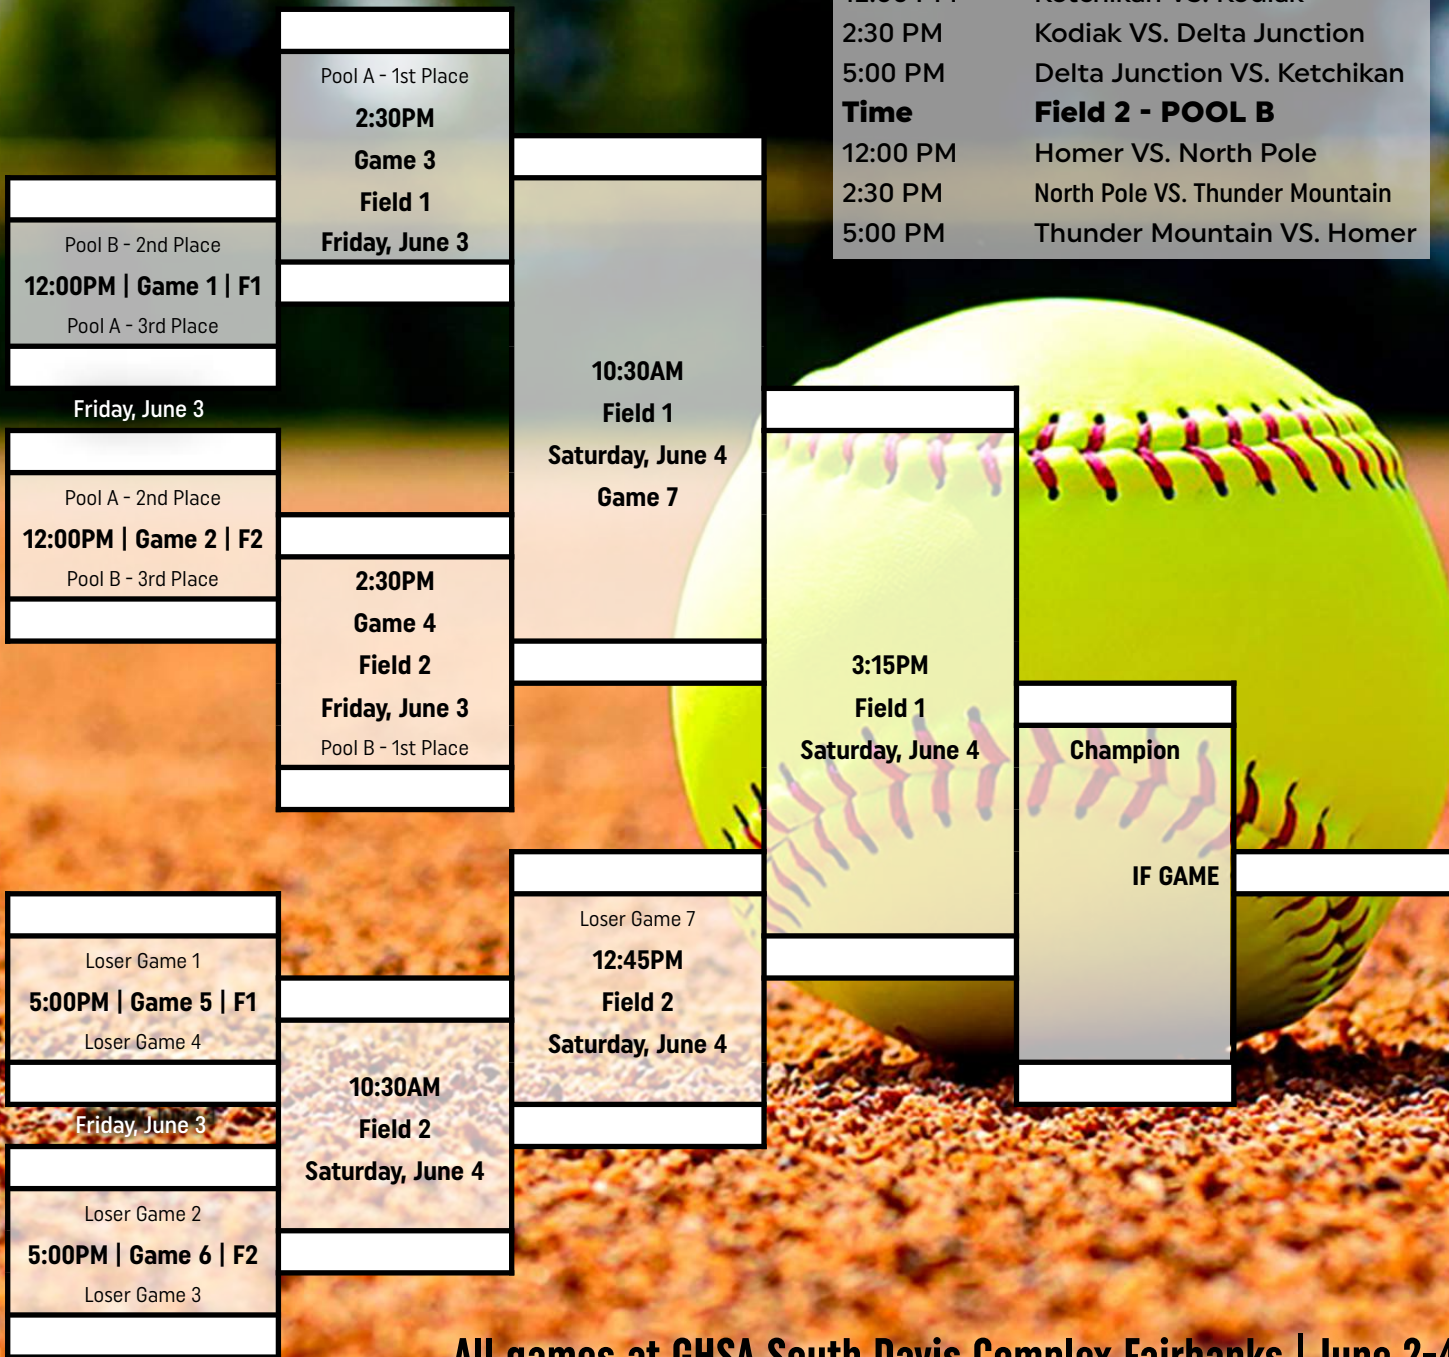

## POOL PLAY SCHEDULE

### Thursday, June 2nd

Time	Field 1 - POOL A
12:00 PM	Ketchikan VS. Kodiak
2:30 PM	Kodiak VS. Delta Junction
5:00 PM	Delta Junction VS. Ketchikan
Time	Field 2 - POOL B
12:00 PM	Homer VS. North Pole
2:30 PM	North Pole VS. Thunder Mountain
5:00 PM	Thunder Mountain VS. Homer

All games at GHSA South Davis Complex Fairbanks | June 2-4