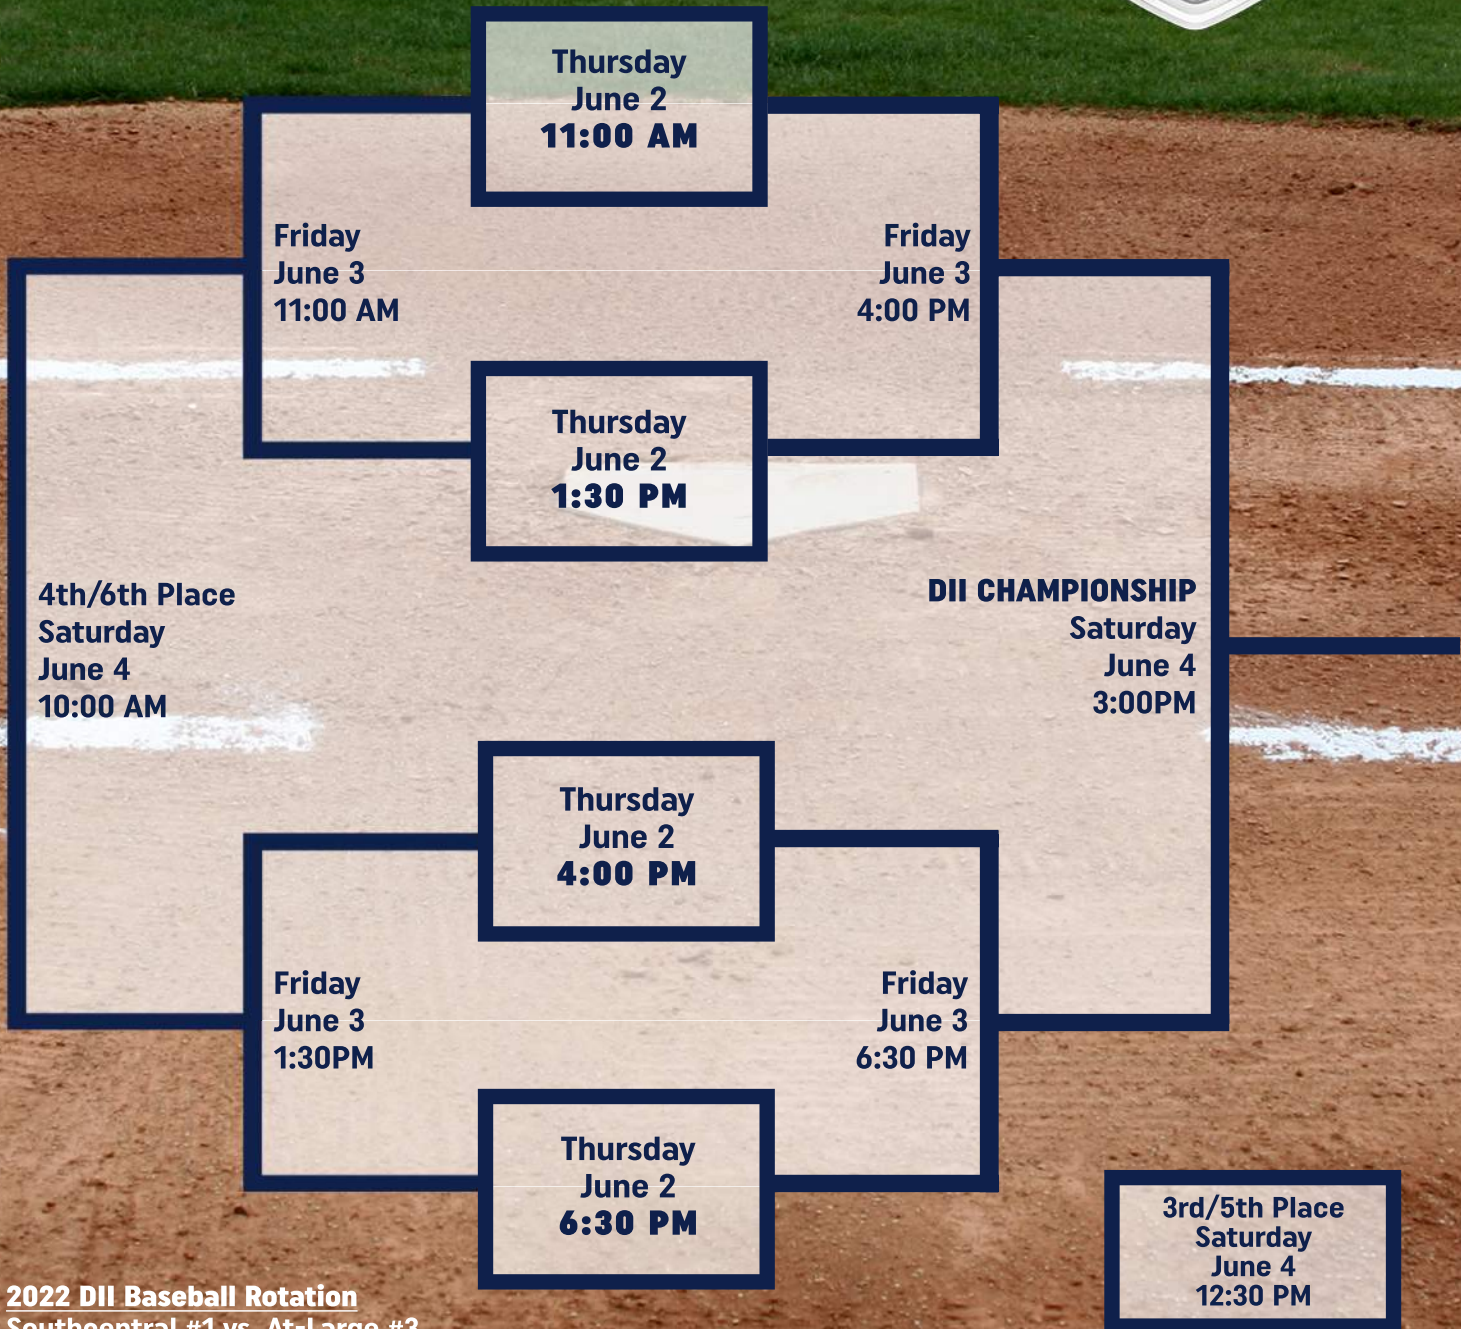

ASAA/First National Bank Alaska State Championships

DII BASEBALL

All Games at Wasilla HS Field

2022 DII Baseball Rotation

- Southcentral #1 vs. At-Large #3
- Mid Alaska #2 vs. At-Large #1
- Mid Alaska #1 vs. Southcentral #3
- Southcentral #2 vs. At-Large #2

NOTE: Bracket game times will be assigned once teams are known on May 29th