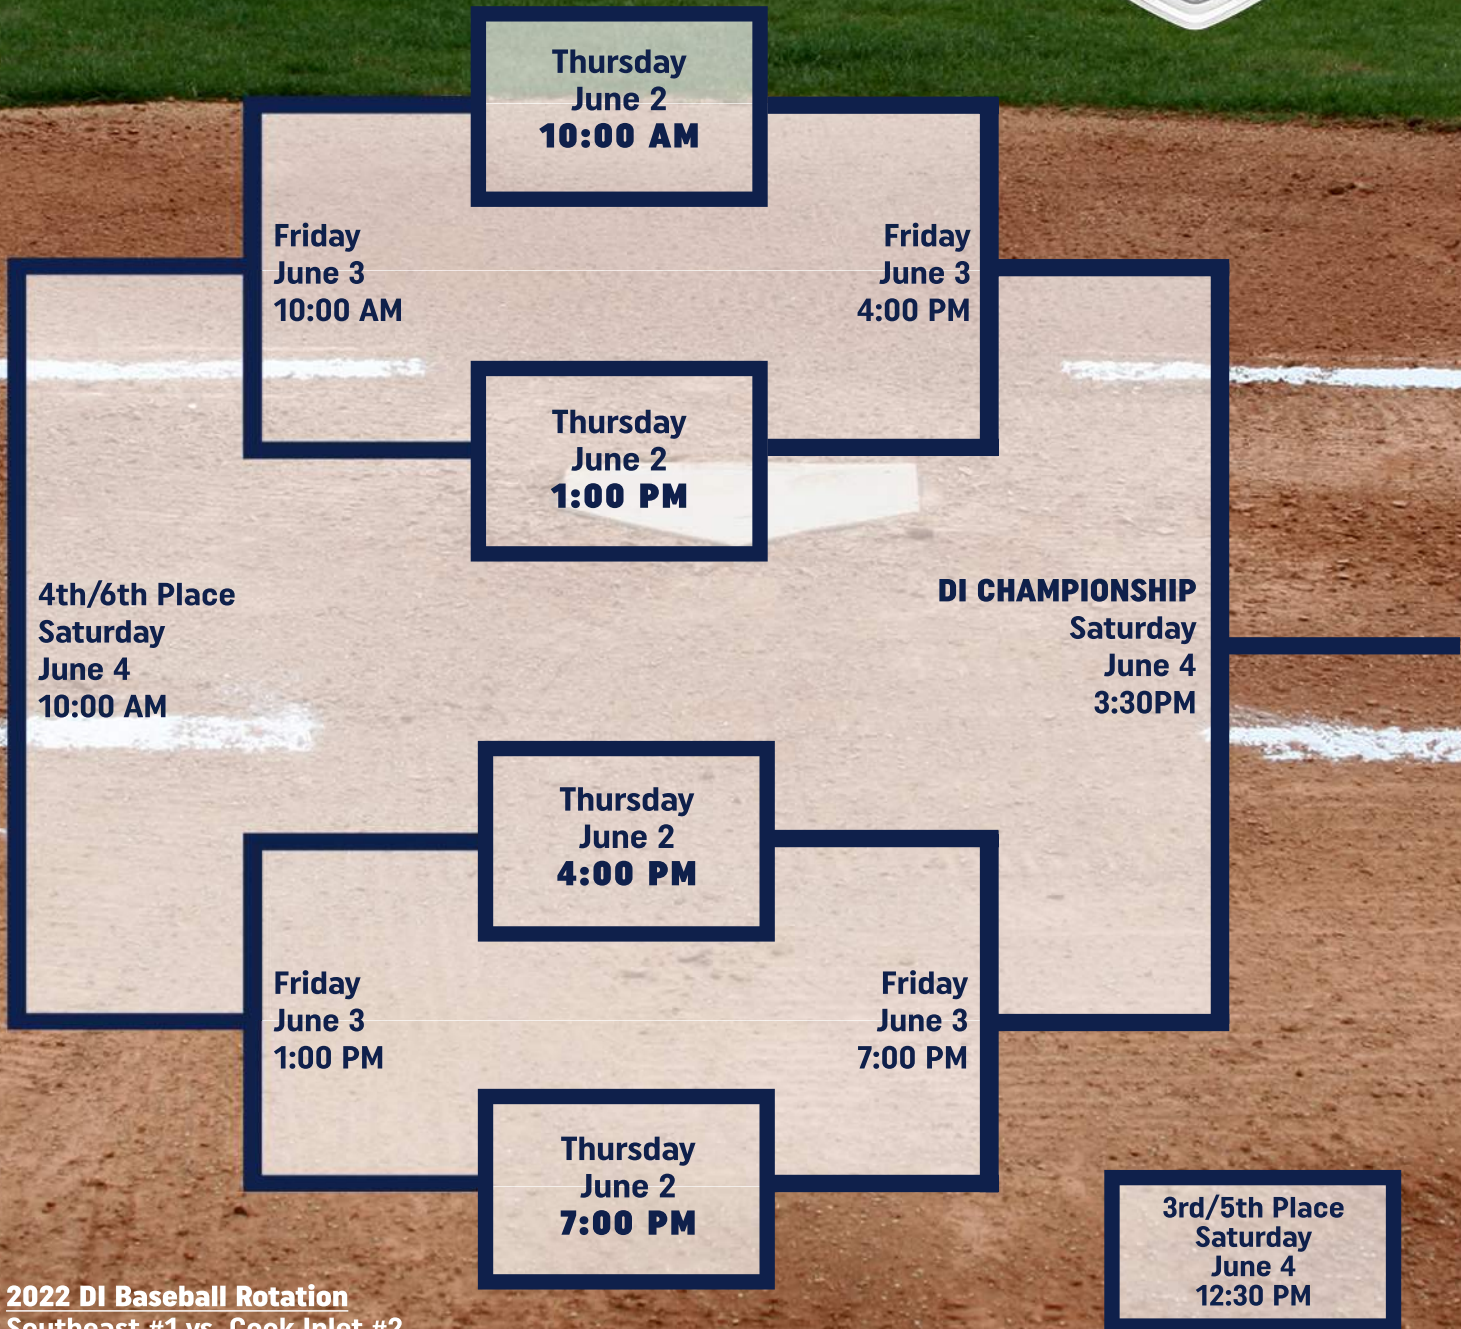

ASAA/First National Bank Alaska State Championships

DI BASEBALL

All Games at Mulcahy Stadium

2022 DI Baseball Rotation
 Southeast #1 vs. Cook Inlet #2
 Railbelt #1 vs. Cook Inlet #3
 Cook Inlet #1 vs. At-Large/SEC #2
 Railbelt #2 vs. Southeast #2/At-Large

NOTE: Bracket game times will be assigned once teams are known on May 29th.