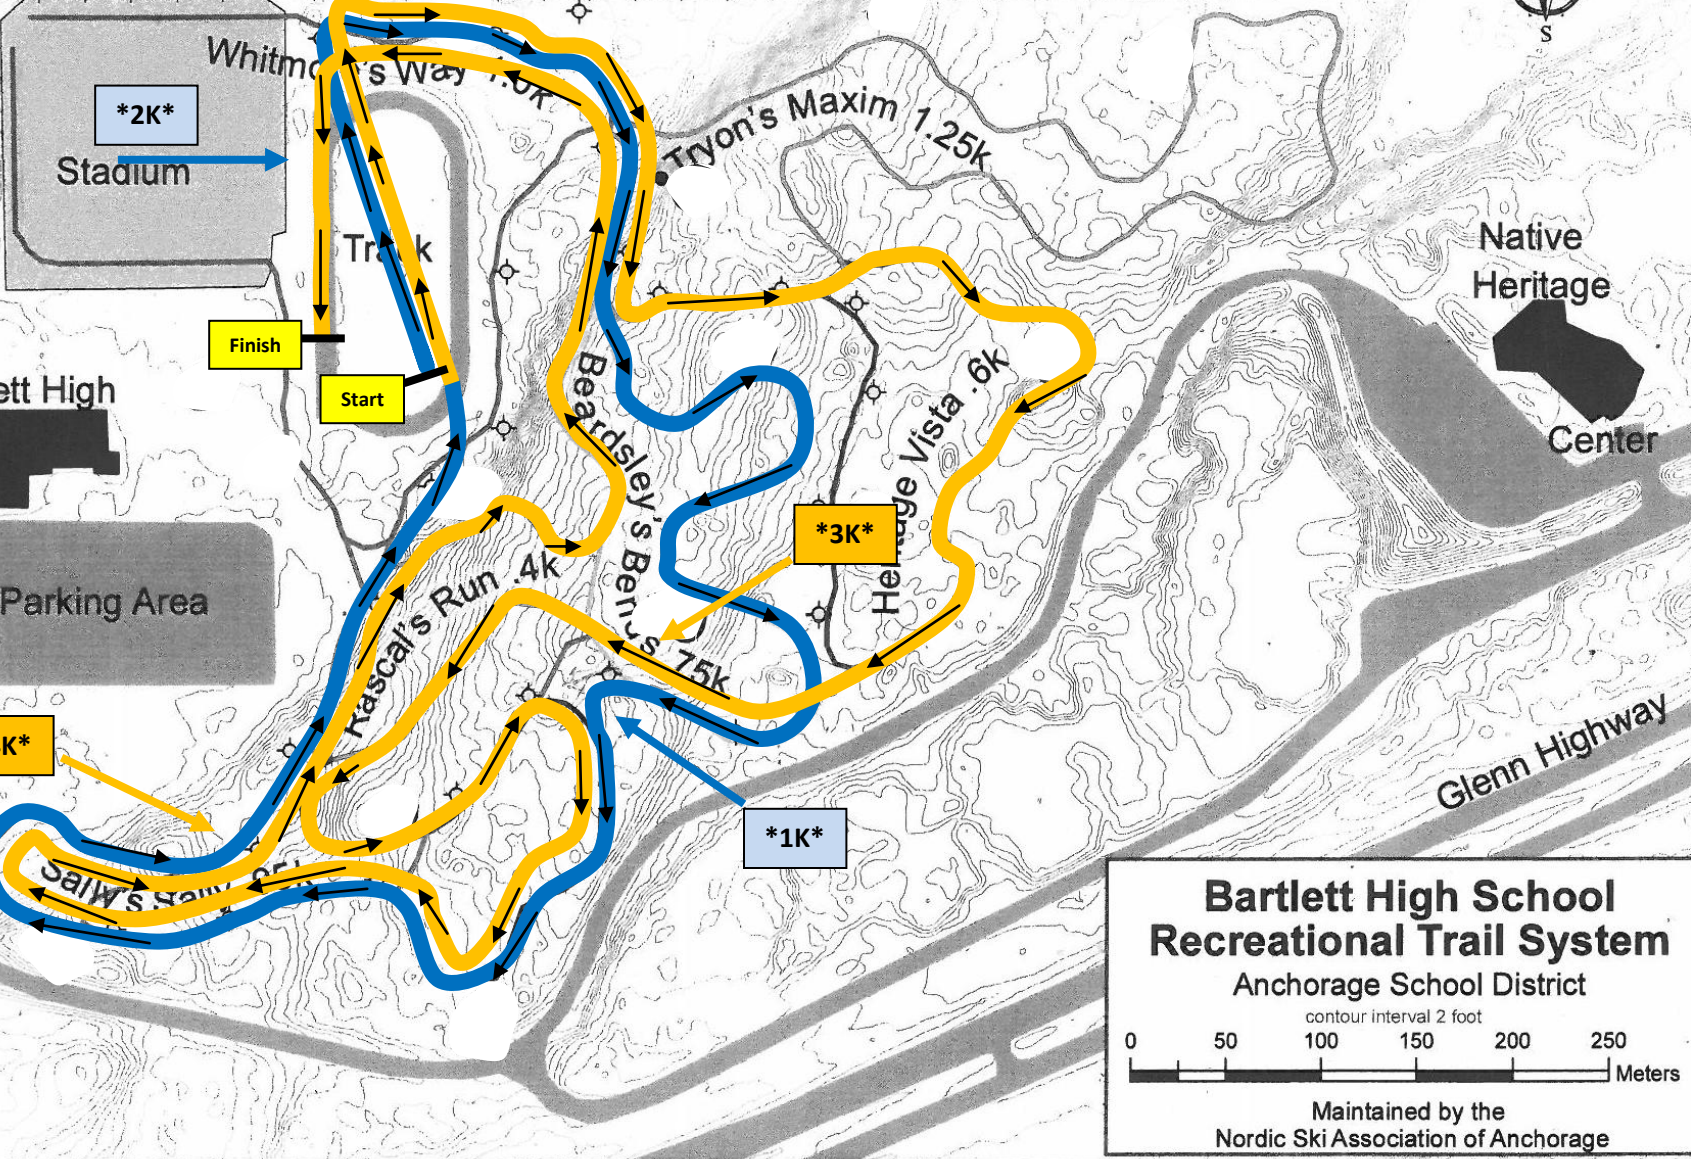

Blue = Lap 1

Gold = Lap 2

State Preview 5K Bartlett

**Bartlett High School
Recreational Trail System**
Anchorage School District
contour interval 2 foot
0 50 100 150 200 250 Meters
Maintained by the
Nordic Ski Association of Anchorage