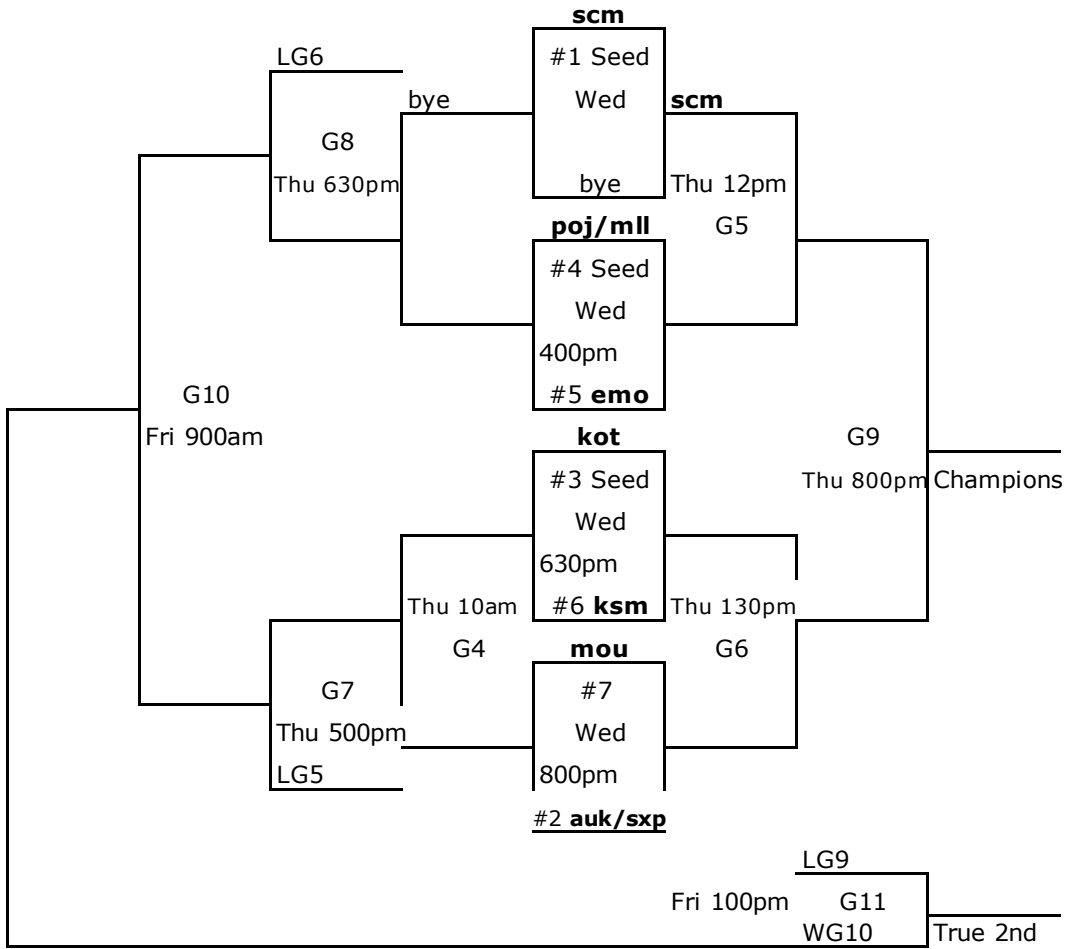

Region 1a Yukon Delta Conference-Girls

wed	thu	fri
400pm g1	10am g4	900am g10
dinner	lunch	break
630pm g2	12pm g5	100pm g11 - true second
800pm g3	130pm g6	
	break	
	500pm g7	
	630pm g8	
	800pm g9 - championship	