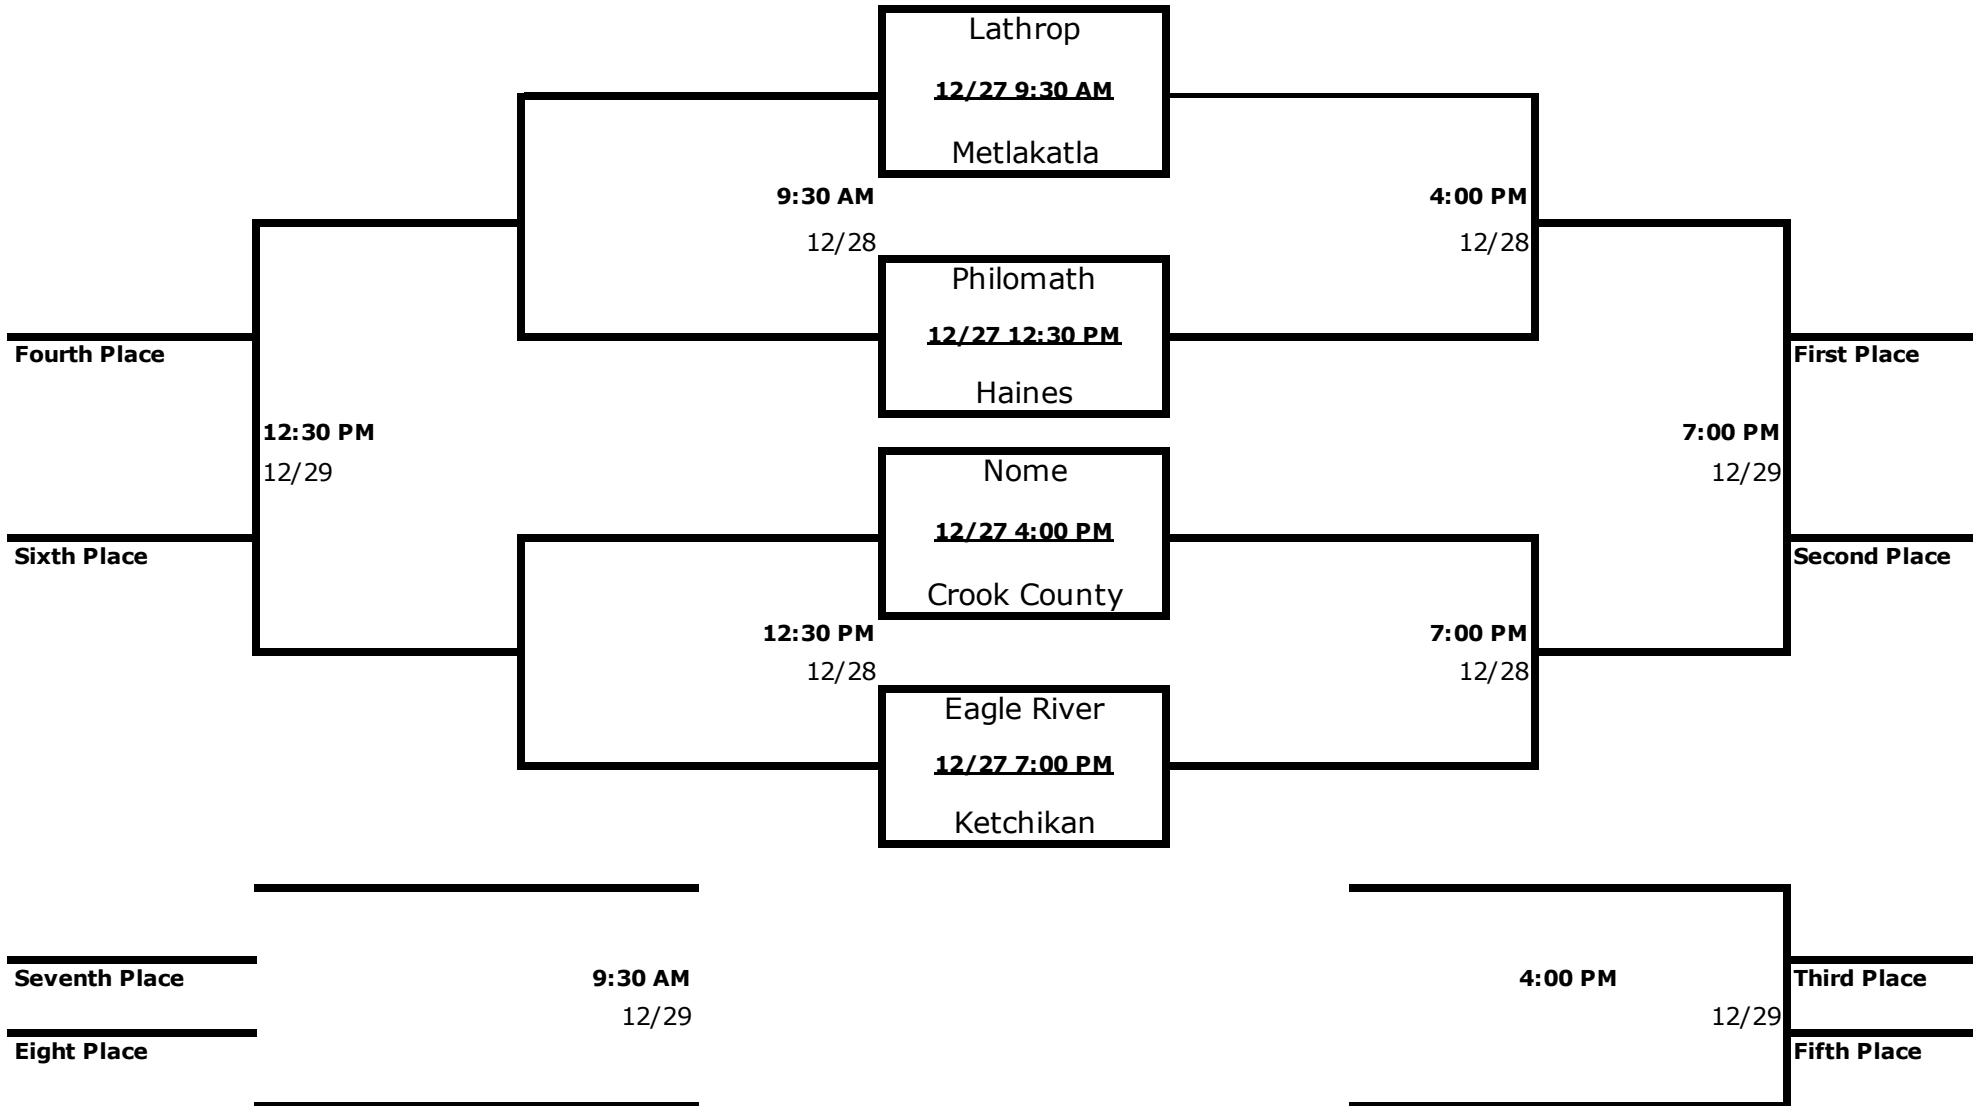

2024 CLARKE COCHRANE CHRISTMAS CLASSIC

Ketchikan HS | GIRLS BRACKET

Top of Bracket - Visitor~Dark Jersey * Bottom of Bracket - Home~Light Jersey