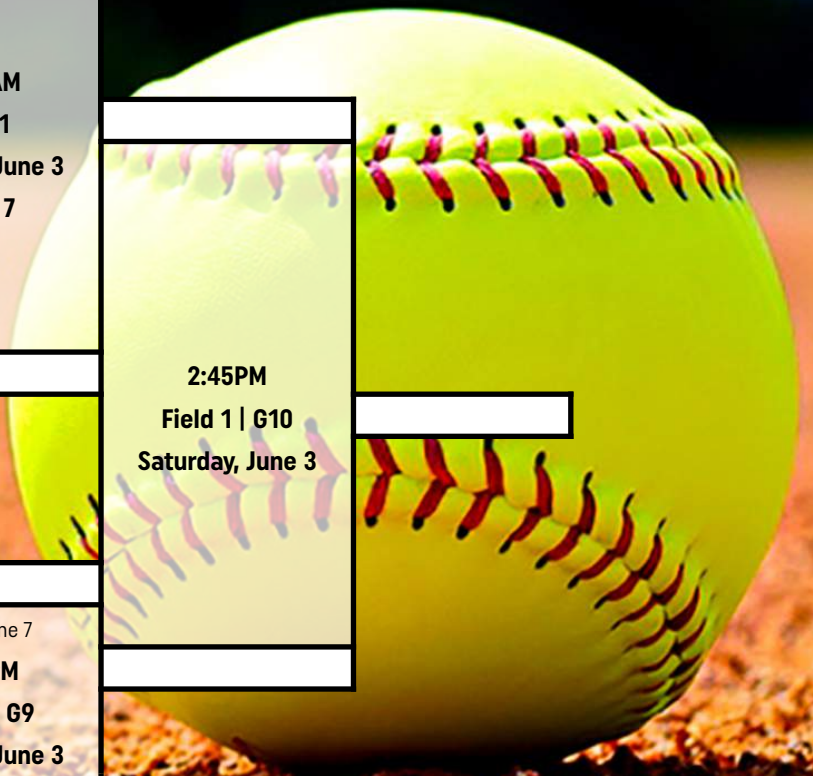

DII SOFTBALL

POOL PLAY SCHEDULE

Thursday, June 1st

Time	POOL A
10:00 AM	Juneau vs. Kodiak (Field 1)
12:15 PM	Kodiak vs. North Pole (Field 1)
5:00 PM	North Pole vs. Juneau (Field 4)
Time	POOL B
10:00 AM	Delta vs. Sitka (Field 3)
2:45 PM	Sitka vs. Kenai (Field 1)
5:00 PM	Kenai vs. Delta (Field 1)

Pool A - 1st Place 2:45PM Game 3 Field 3 Friday, June 2	
Pool B - 2nd Place 10:00AM Game 1 F1 Pool A - 3rd Place	
Friday, June 2	
Pool A - 2nd Place 12:15PM Game 2 F1 Pool B - 3rd Place	
2:45PM Game 4 Field 1 Friday, June 2 Pool B - 1st Place	10:00AM Field 1 Saturday, June 3 Game 7
Loser Game 1 5:00PM Game 5 F1 Loser Game 4	Loser Game 7 12:15PM Field 1 G9 Saturday, June 3
Friday, June 2	10:00AM Field 3 G8 Saturday, June 3
Loser Game 2 5:00PM Game 6 F3 Loser Game 3	

All games at Cartee Fields Anchorage | June 1-3