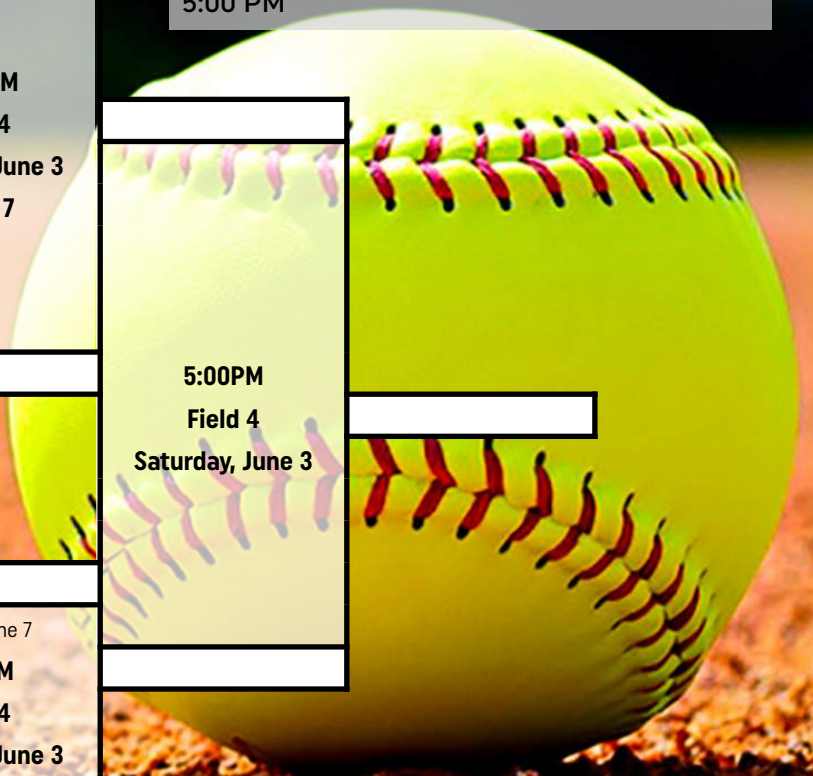

## POOL PLAY SCHEDULE

Thursday, June 1st

**Time POOL A - Field 4**

10:00AM  
12:15 PM  
2:45 PM  
5:00 PM

**Time POOL B - Field 3**

10:00AM  
12:15 PM  
2:45 PM  
5:00 PM

	Pool A - 1st Place <b>12:15PM</b> <b>Game 3</b> <b>Field 3</b> <b>Friday, June 2</b>	
Pool B - 2nd Place <b>10:00AM   Game 1   F3</b> Pool A - 3rd Place		
<b>Friday, June 2</b>		
Pool A - 2nd Place <b>10:00AM   Game 2   F4</b> Pool B - 3rd Place		12:15PM <b>Field 4</b> <b>Saturday, June 3</b> <b>Game 7</b>
	12:15PM <b>Game 4</b> <b>Field 4</b> <b>Friday, June 2</b> Pool B - 1st Place	
Loser Game 1 <b>2:45PM   Game 5   F4</b> Loser Game 4		Loser Game 7 <b>2:45PM</b> <b>Field 4</b> <b>Saturday, June 3</b>
<b>Friday, June 2</b>	12:15PM <b>Field 3</b> <b>Saturday, June 3</b>	
Loser Game 2 <b>5:00PM   Game 6   F4</b> Loser Game 3		

All games at Cartee Fields Anchorage | June 1-3