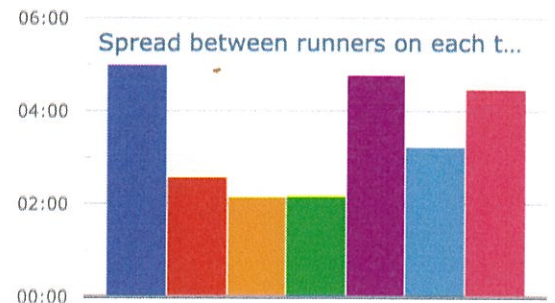

Team Spread ▾

First Athlete

1

Last Athlete

5

Official Team Scores

1.	Seward	56
2.	Grace Christian	68
3.	Homer	70
4.	Sitka	80
5.	Bethel	122
6.	Redington	130
7.	Mt Edgecumbe	158