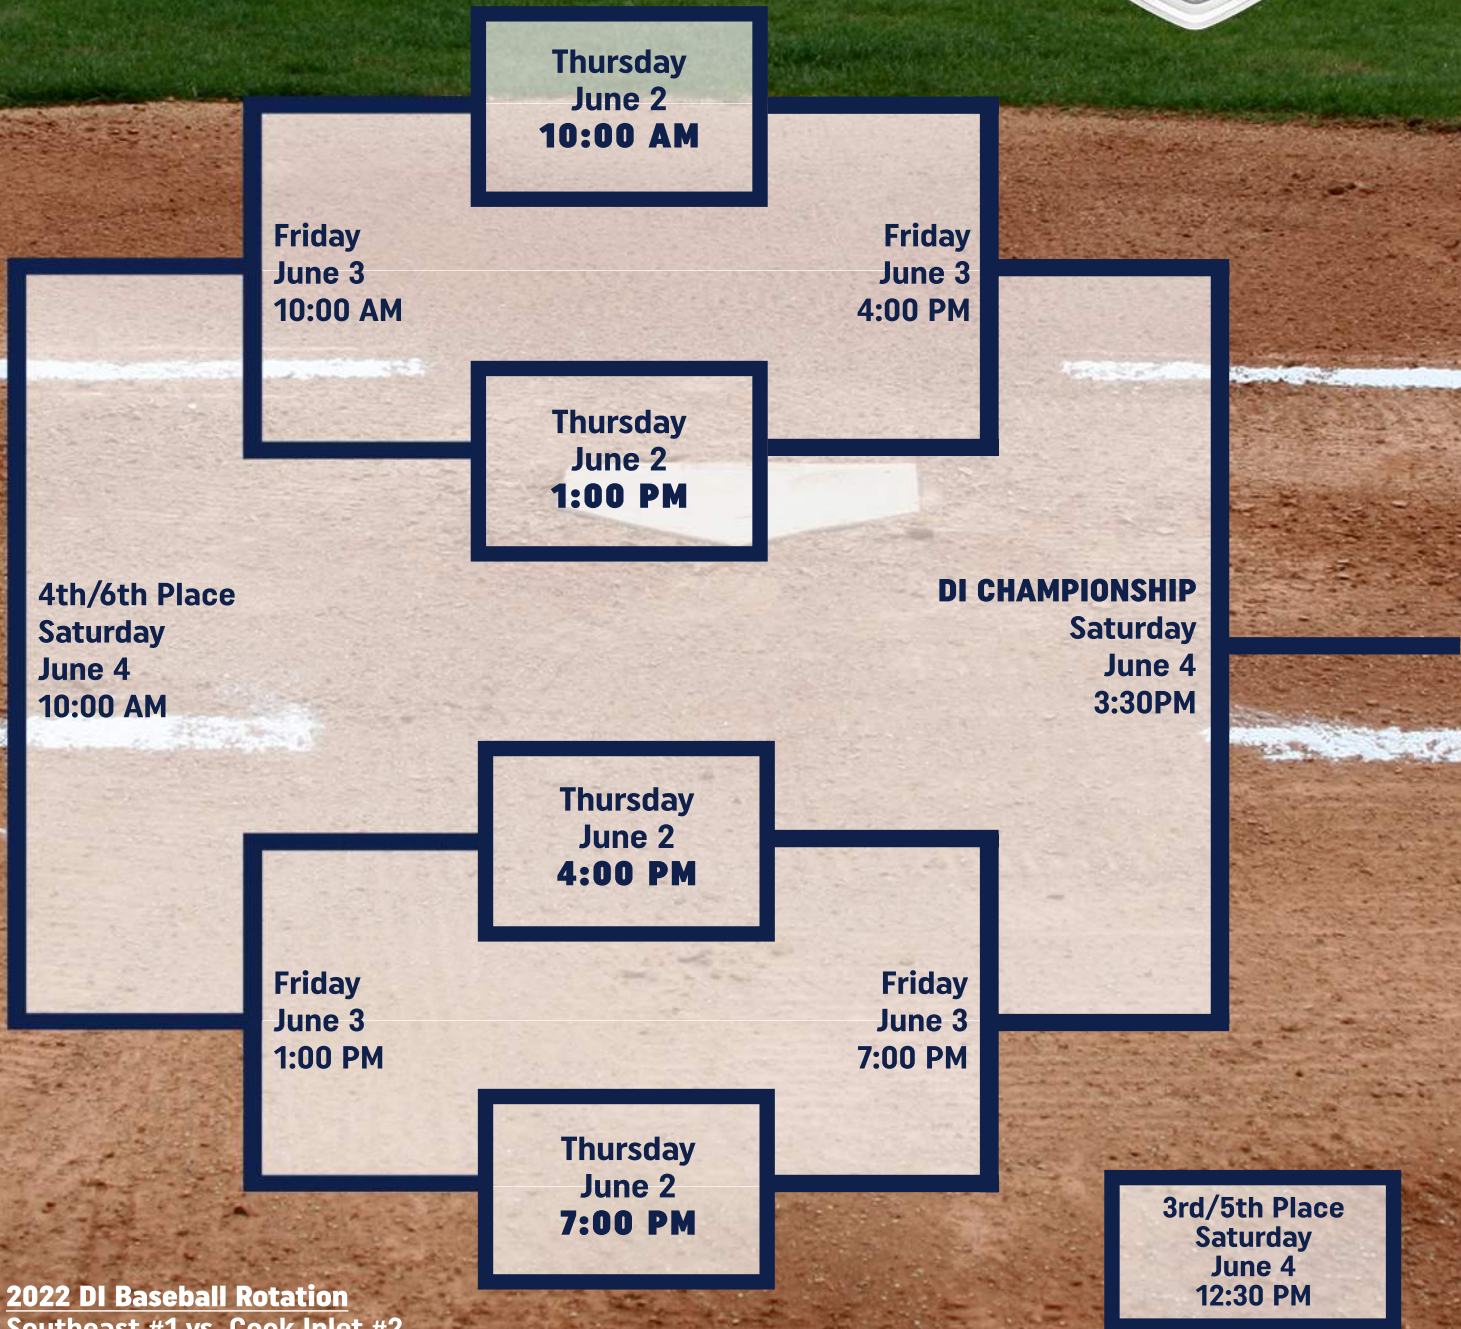

ASAA/First National Bank Alaska State Championships

DI BASEBALL

All Games at Mulcahy Stadium

2022 DI Baseball Rotation

- Southeast #1 vs. Cook Inlet #2
- Mid Alaska #1 vs. Cook Inlet #3
- Cook Inlet #1 vs. At-Large/SEC #2
- Mid Alaska #2 vs. Southeast #2/At-Large

NOTE: Bracket game times will be assigned once teams are known on May 29th.