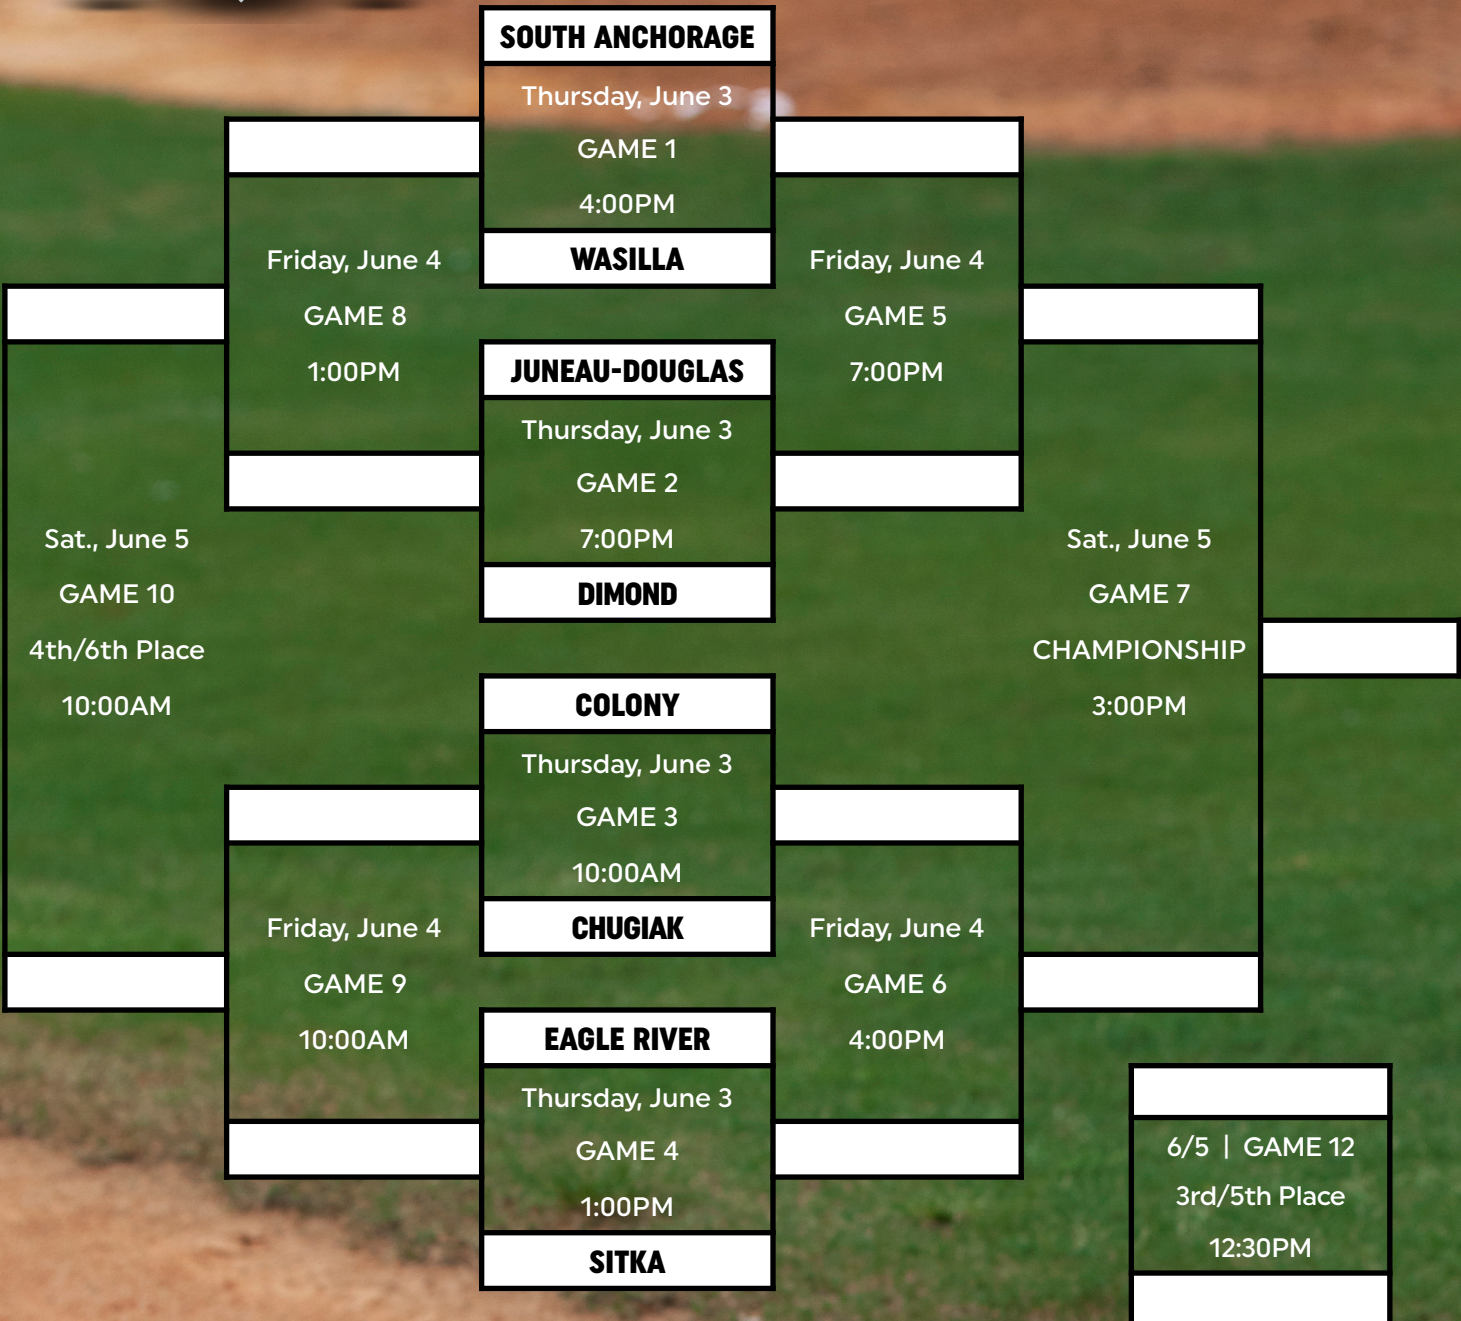

DI BRACKET

Mulcahy Stadium | Anchorage

ALASKA NATIVE TRIBAL HEALTH CONSORTIUM