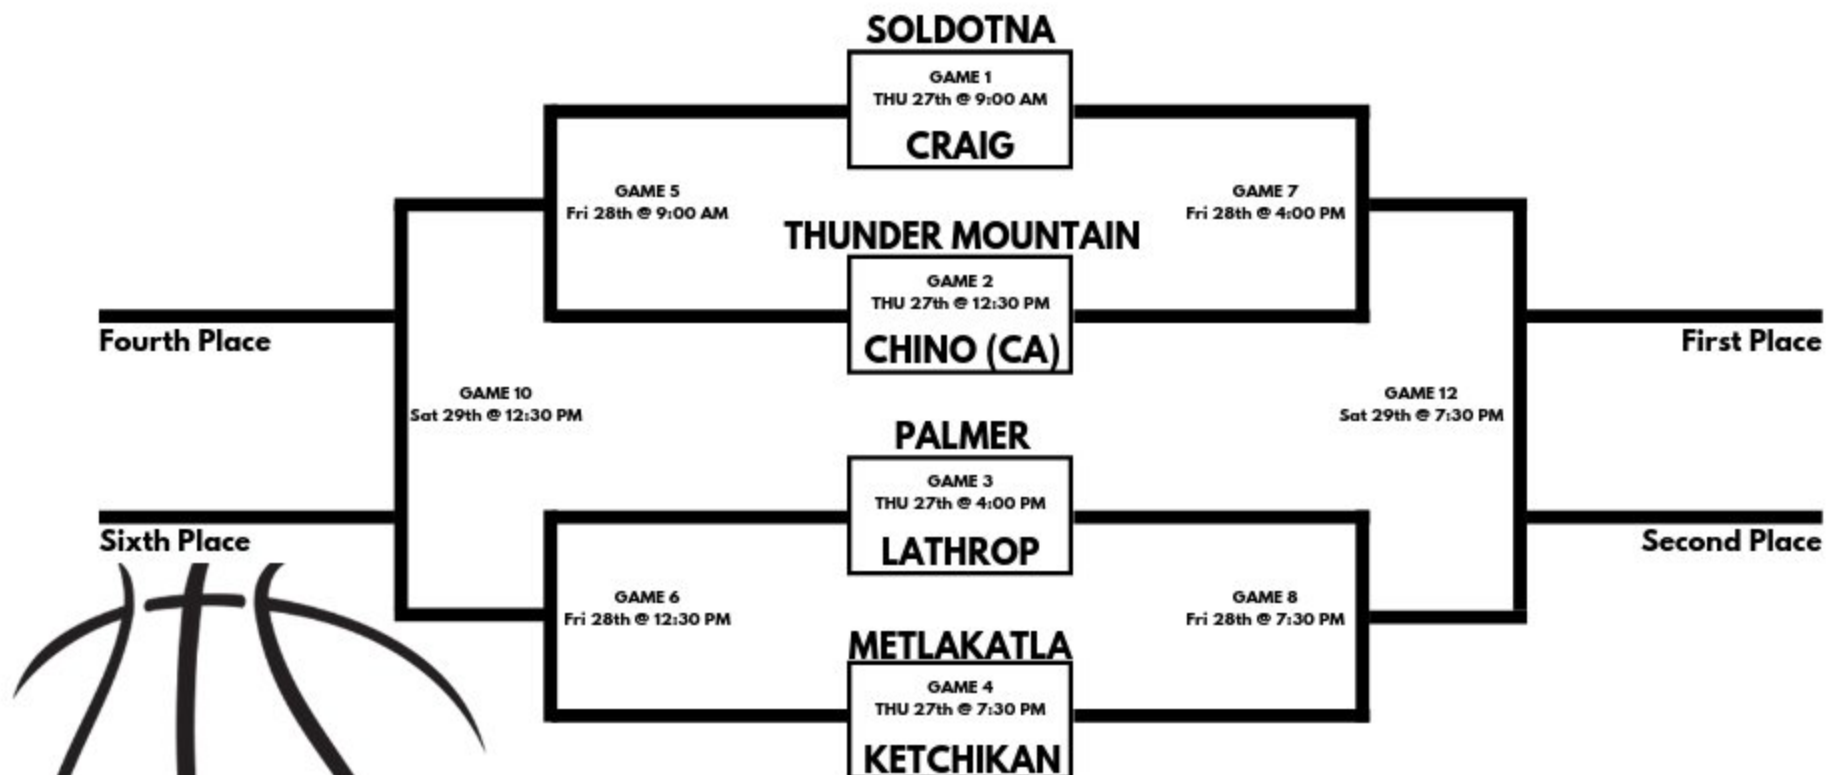

# Girls Bracket

# Clarke Cochrane Christmas Classic Dec. 27th-29th

*Top of Bracket = Visitor (Dark Jersey)    Bottom of Bracket = Home (Light Jersey)*